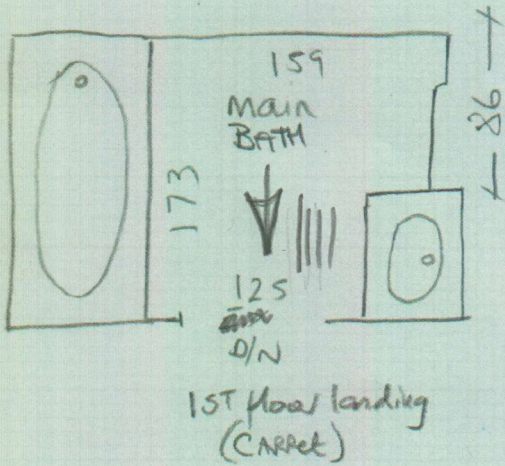

Job No: P29757

Name: WHITLAM

Address: 10/2

Tel:

Sheet: of:

FOUR SEASONS REMNANT

-119

510 x 500

P29757  
Whitlam

2 of 2

Mat for Shower  
100x50

M/Bed  
EXCEPT  
→

~~Seam into existing Carpet  
in Master Bedroom here  
(fitted Recently)~~

Wood floors.  
EXIST T/OUT  
Needs new u/lay  
u/D ex Velvet or Pu

Should've been fitted on previous order

\* Piece of Carpet on site for it

= 115 x 144 m

\* MUST be fitted when we return to fit  
The Bathrooms.