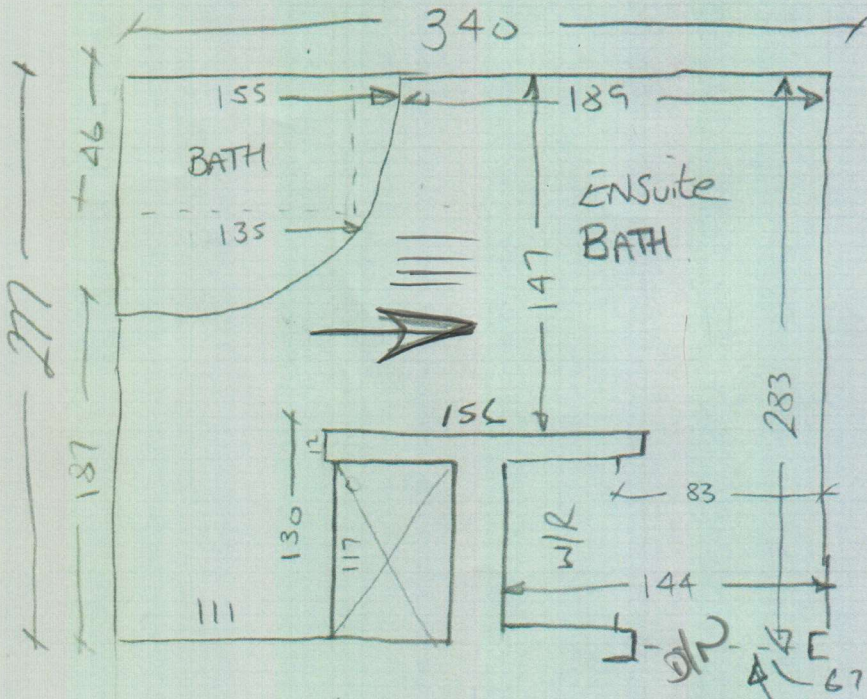

Job No: P29757

Name: WHITLAM

Address: 10/2

Tel:

Sheet: of:

FOUR SEASONS REMNANT

-119

510 x 500

P29757  
Whitlam

2 of 2

Mat for Shower  
100x50

M/Bed  
EXCEPT  
→

~~Seam into existing Carpet  
in Master Bedroom here  
(fitted Recently)~~

Wood floors.  
EXIST T/OUT  
Needs new u/lay  
u/D ex Velvet or Pu

Should've been fitted on previous order

\* Piece of Carpet on site for it

= 115 x 144 m

\* MUST be fitted when we return to fit  
The Bathrooms.