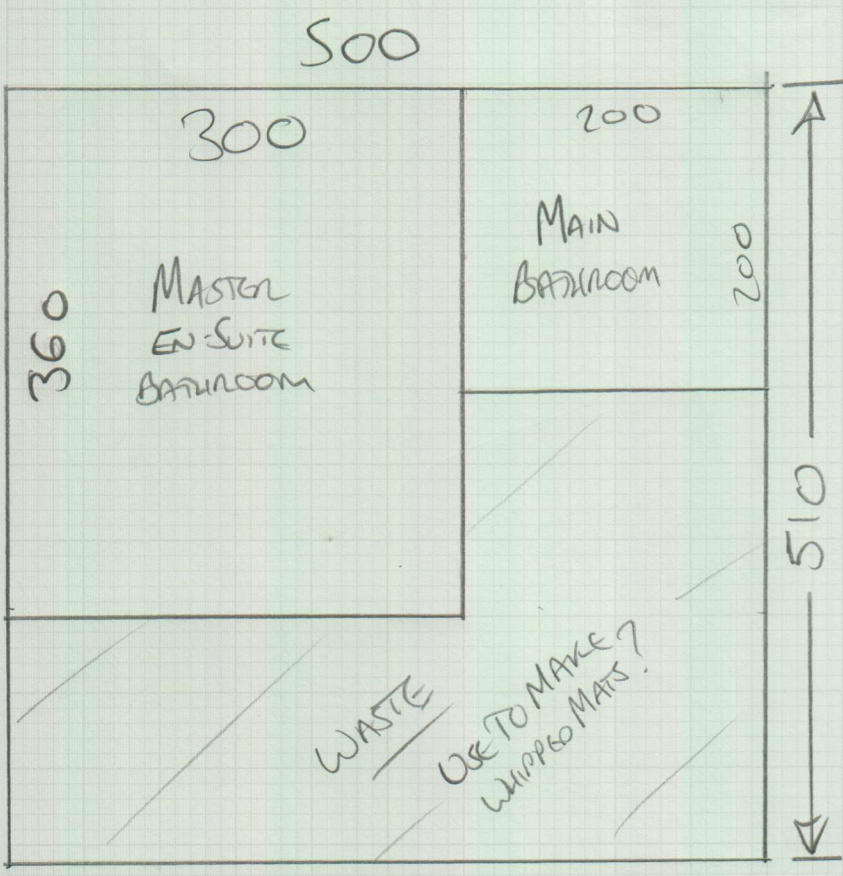

Job No: P29757

Name: WHITLAM

Address: 10/2

Tel:

Sheet: of:

FOUR SEASONS REMNANT

-119

510 x 500

P29757  
Whitlam

2 of 2

Mat for Shower  
100x50

M/Bed  
EXCEPT  
→

~~Seam into existing Carpet  
in Master Bedroom here  
(fitted Recently)~~

Wood floors.  
EXIST T/OUT  
Needs new u/lay  
u/D ex Velvet or Pu

Should've been fitted on previous order

\* Piece of Carpet on site for it

= 115 x 144 m

\* MUST be fitted when we return to fit  
The Bathrooms.