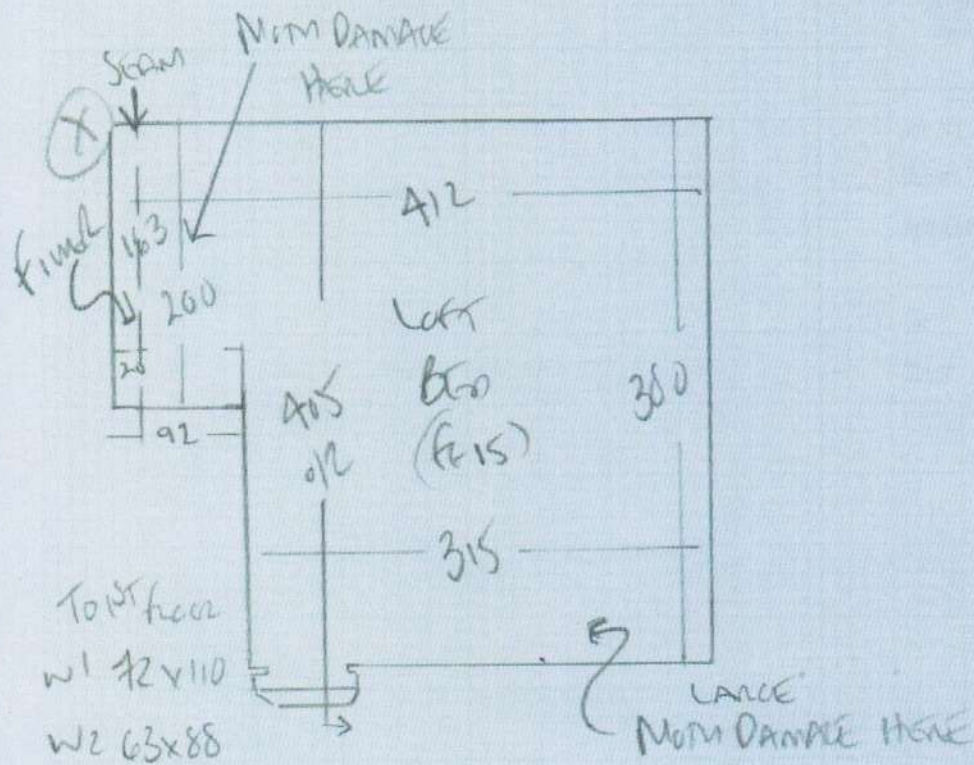

P29758  
 Brown  
 8 Festive Lead  
 SWIS ILP  
 1 OF 2

Loft Bedroom  
STAIRS & LANDING  
Let Down to 1st floor

JUKA STAIR FREE TRUST  
 COVER CANON A

Plan 1 415 x 400  
 Plan 2 370 x 400  
785 x 400

31.40m<sup>2</sup>

P29758  
Brown  
8 FESTIVE ROAD  
SWIS ILP  
2 OF 2