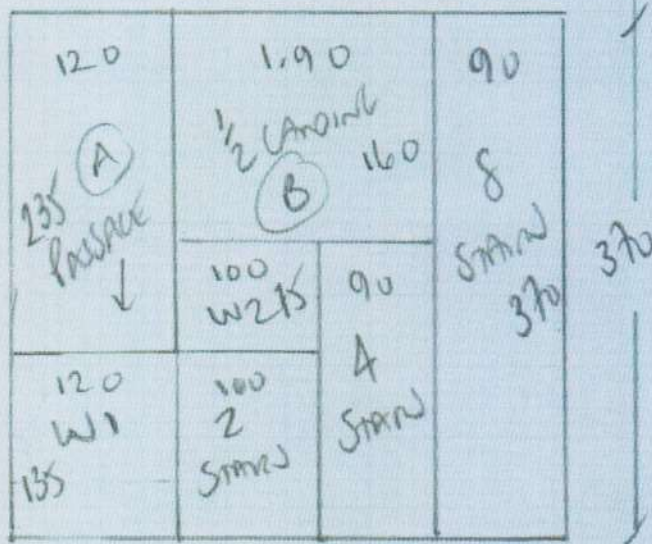

P29758  
 Brown  
 8 Festive Lead  
 SWIS ILP  
 1 OF 2

Loft Bedroom  
STAIRS & LANDING  
Let Down to 1st floor

JUKA STAIR FREE TRUST  
 COVER CANON A

Plan 1 415 x 400  
 Plan 2 370 x 400  
785 x 400

31.40m<sup>2</sup>

P29758  
Brown  
8 FESTIVE ROAD  
SWIS ILP  
2 OF 2