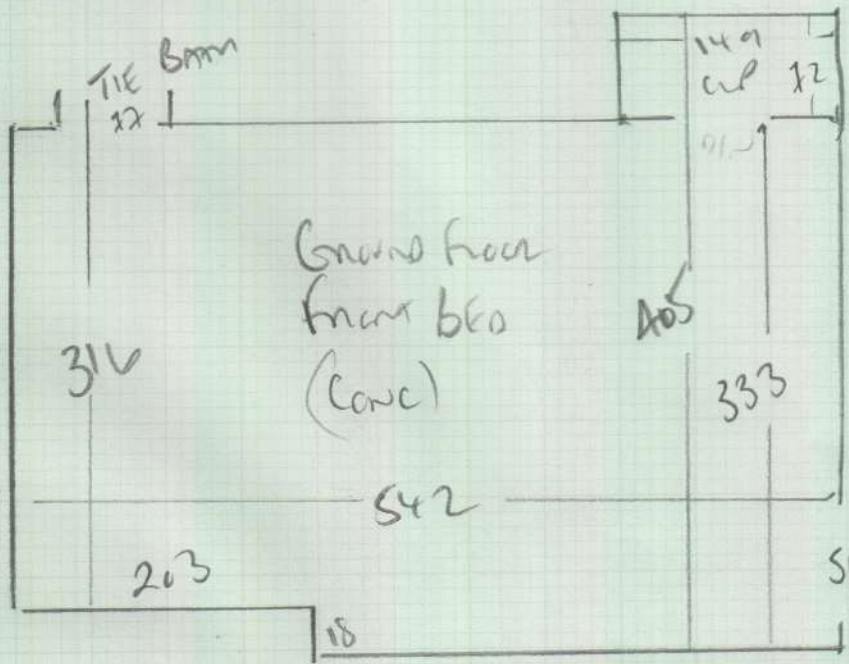

CONCRETE FLOOR
 EXISTING SLEDE
 NEW SLEDE 10 2x LUBBERS LEXINGTON
 NO UPLIFT - NO FURNITURE

Job No: P29762
 Name: Li
 Address: DUNSTON WAY
 LAST CARPET OFF. CLICKER BARROW
 Tel: TELEGRAPH ROAD
 Sheet: SMS 354
 1 OF 1

Montmax
 Carpet Mon. 326
 front bed 555 x 500
 Rear bed 600 x 500
1155 x 500

(5775 m²)

12m² up

* PARK ON DRIVE WITH PERMISSION *