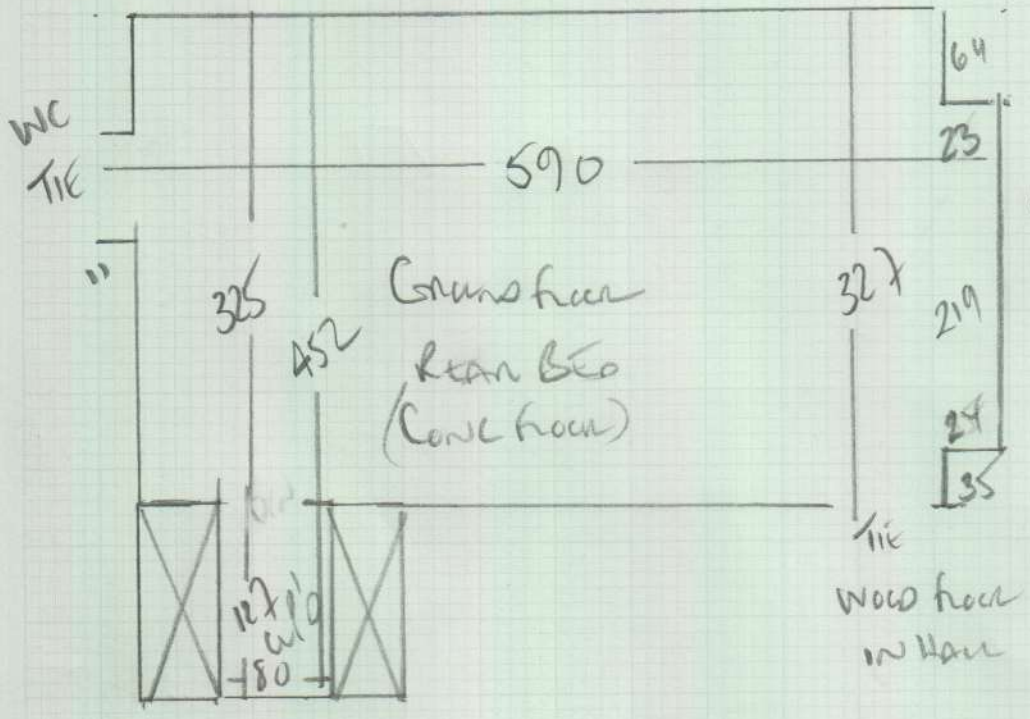

CONCRETE FLOOR
 EXISTING SLEDE
 NEW SLEDE 10 2x LUBBERS LEXINGTON
 NO UPLIFT - NO FURNITURE

Job No: P29762
 Name: Li
 Address: DUNSTON WAY
 LAST CARPET OFF. CLICKER BARROW
 Tel: TELEGRAPH ROAD
 Sheet: SMS 354
 1 OF 1

Montmax
 Carpet Mon. 326
 front bed 555 x 500
 Rear bed 600 x 500
1155 x 500

(5775 m²)

12m² up

* PARK ON DRIVE WITH PERMISSION *