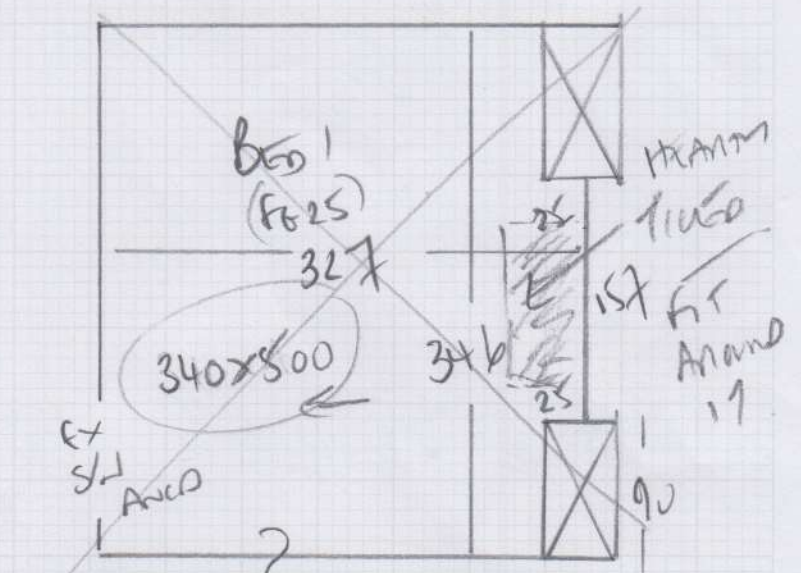

mrcarpet  
 Job No: P29763  
 Name: SHARLES  
 Address: 22 SALVIN ROAD  
 SWIS 10R  
 Tel:  
 Sheet: 1 OF 1

White Loop line  
 on OLD FURTED RUBBER  
 EXISTING SLEDGE

← THIS ROOM ONLY

1 Bedrooms

NOOL CARD Colour 111

BED 1 340 x 500 1700m<sup>2</sup>

BED 2 325 x 500 1625m<sup>2</sup>

3325m<sup>2</sup>

AM WIDTH SAVED = 665m<sup>2</sup>

WOOD from  
 HANDBAND DOWN  
 White TRUSS on PU foam  
 EXISTING SLEDGE