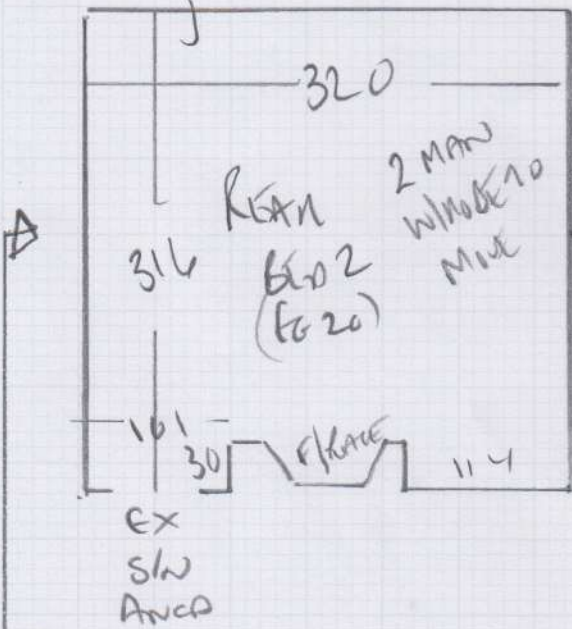

mrcarpet  
 Job No: P29763  
 Name: SHARLES  
 Address: 22 SALVIN ROAD  
 SWIS 10R  
 Tel:  
 Sheet: 1 OF 1

White Loop line  
 on OLD FURTED RUBBER  
 EXISTING SLEDGE

← THIS ROOM ONLY

1 Bedrooms

NOOL CARD Colour 111

BED 1 340 x 500 1700m<sup>2</sup>

BED 2 325 x 500 1625m<sup>2</sup>

3325m<sup>2</sup>

AM WIDTH SAVED = 665m<sup>2</sup>

WOOD from  
 HANDBAND DOWN  
 White TRUSS on PU foam  
 EXISTING SLEDGE