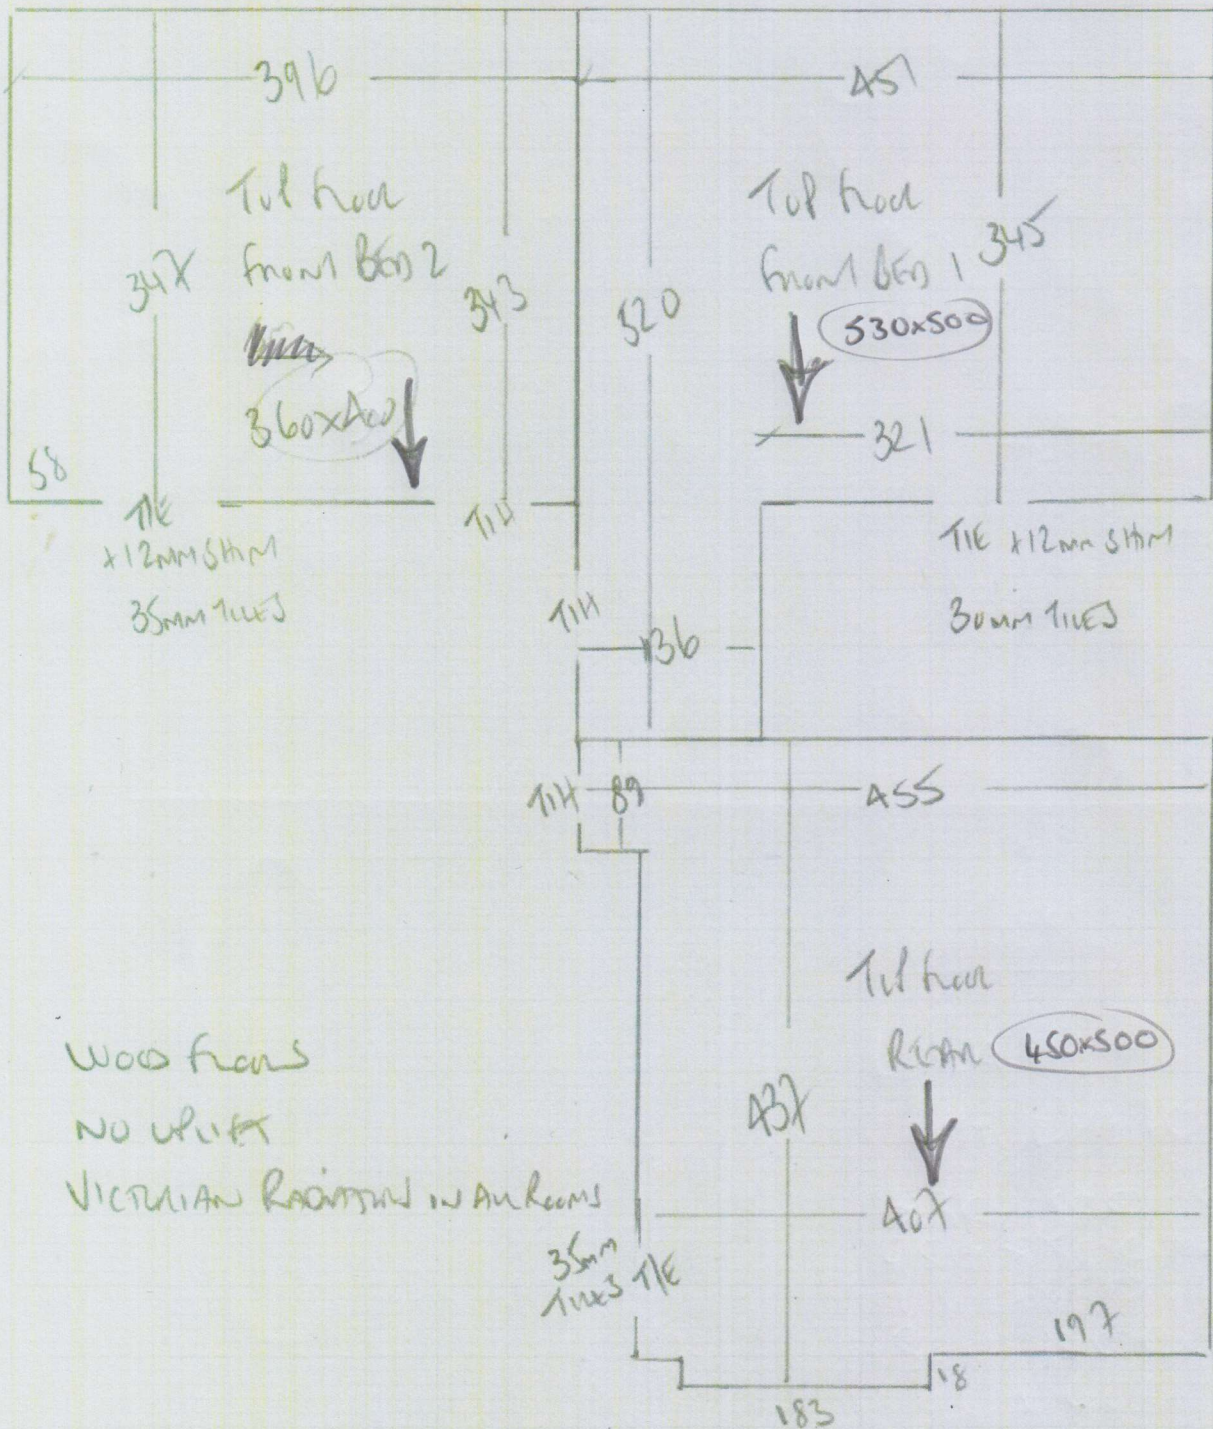

P29766  
 Gmunden BUND  
 VA MAUBERACH D  
 Kuchmann  
 TWIO BSK

lot 3

Stands + 1/4 Landstr.

450

CHASSE  
 Colan bustwick

Plan 450 x 500

2250m<sup>2</sup>

3 Beos

UPALA

Colan UPA-10S

530 x 500

450 x 500

360 x 400

360 x 400

12600

P29766  
 GILWELL BUILD  
 1A MANUBENWICK RD  
 RICHMOND  
 TWIO 651

20F3

WOOD floors  
 NO UPST  
 VICTORIAN RAINBOW IN ALL ROOMS

To 1st floor  
 97  
 Ab x 102  
 Riser  
 17 x 102

Top Landing  
 Wood nosing  
 NOT Laid yet

Riser  
 17 x 102  
 3T  
 Ab x 102

P29766  
 GROWER BUILD  
 1A MAURICEWAY ROAD  
 RICHMOND  
 TW10 6JL

3 of 3

To Hall  
 Ab x 150

117  
 As x 102  
 Riser  
 17 x 102

1st floor Landings

Wood nosing NOT Laid yet

Riser  
 17 x 102  
 2T  
 Ab x 102

Bring new wooden spindles  
 All spindles to be runners

All stairs &  
 1/4 landings as  
 80cm wide  
runners