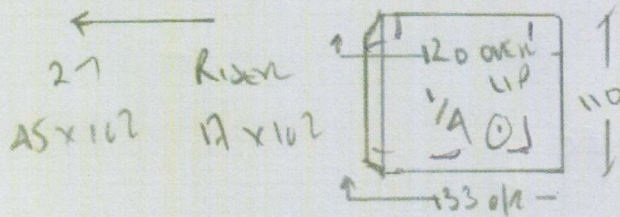

UPALA

Colan UPA-10S

530 x 500

450 x 500

360 x 400

360 x 400

12600

P29766  
 GILWELL BUILD  
 1A MANUBENWICK RD  
 RICHMOND  
 TWIO 651

20F3

WOOD floors  
 NO UPST  
 VICTORIAN RAINBOW IN ALL ROOMS

To 1st floor  
 97  
 Ab x 102  
 Riser  
 17 x 102

Top Landing  
 Wood nosing  
 NOT Laid yet

Riser  
 17 x 102  
 3T  
 Ab x 102

P29766  
 GROWER BUILD  
 1A MAURICEWAY ROAD  
 RICHMOND  
 TW10 6JL