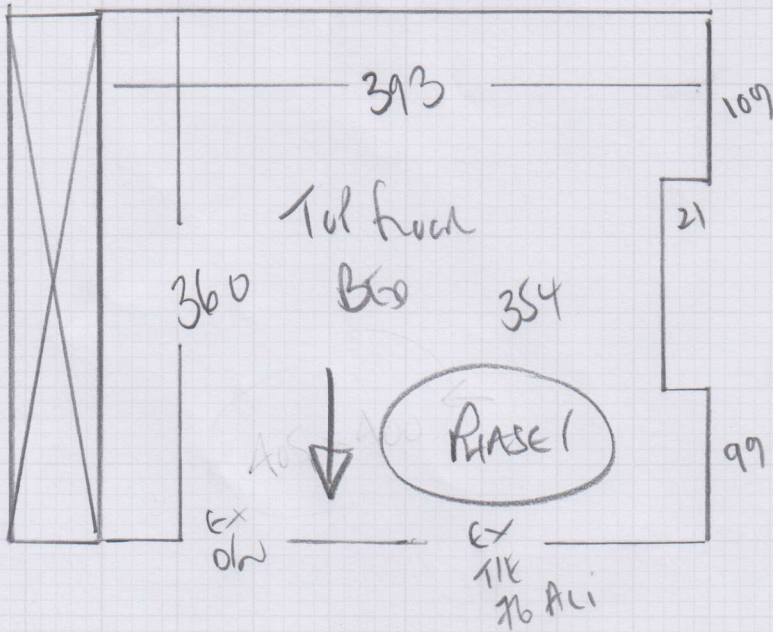

Job No: P29775
 Name: Kung
 Address: 121 Turner Blvd, KJ
 SWIS 2PA
 Tel:
 Sheet: 1 of 1

3 x IKEA Pax 100cm wide w/doors } frames on site to meet
 1 x IKEA Pax 50cm wide w/doors } fixtures move w/doors

fit inside cupboard
 PLEASE

- NAPLES
- Color NAP. 65
 - Tol B60 370 x 500
 - 1st front 375 x 500
 - 1st rear 370 x 400

Al. Am.