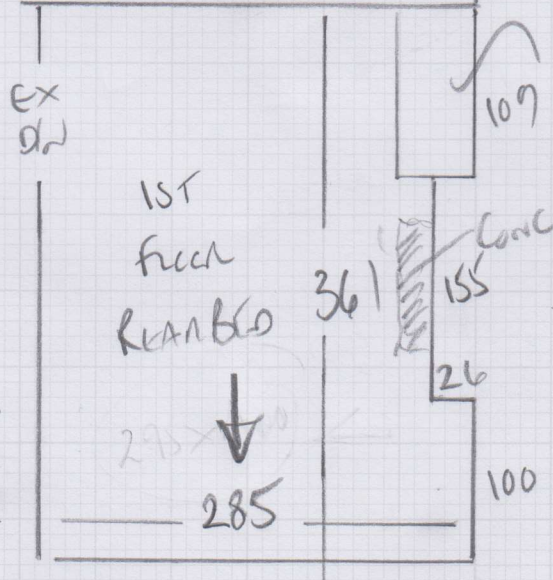

Job No: P29775
 Name: Kung
 Address: 121 Turner Blvd, KJ
 SWIS 2PA
 Tel:
 Sheet: 1 of 1

3 x IKEA Pax 100cm wide w/doors } frames on site to meet
 1 x IKEA Pax 50cm wide w/doors } fixtures move w/doors

fit inside cupboard
 PLEASE

- NAPLES
- Color NAP. 65
 - Tol B60 370 x 500
 - 1st front 375 x 500
 - 1st rear 370 x 400

Al. Am.