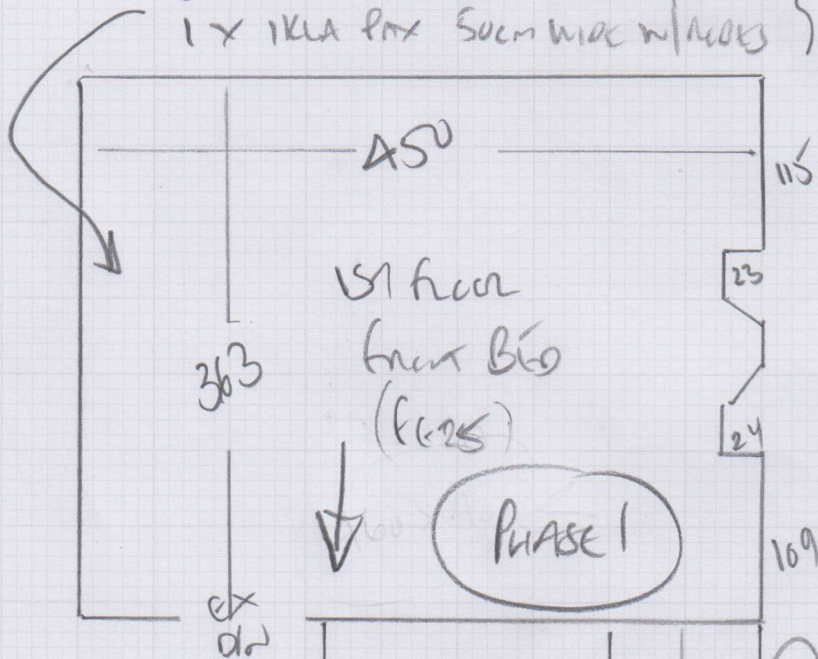

Job No: P29775
 Name: Kung
 Address: 121 Turner Blvd, KJ
 SWIS 2PA
 Tel:
 Sheet: 1 of 1

3 x IKEA Pax 100cm wide w/doors } frames on site to meet
 1 x IKEA Pax 50cm wide w/doors } fixtures move w/doors

fit inside cupboard
 PLEASE

- NAPLES
- Color NAP. 65
 - Tol B60 370 x 500
 - 1st front 375 x 500
 - 1st rear 370 x 400

Al. Am.