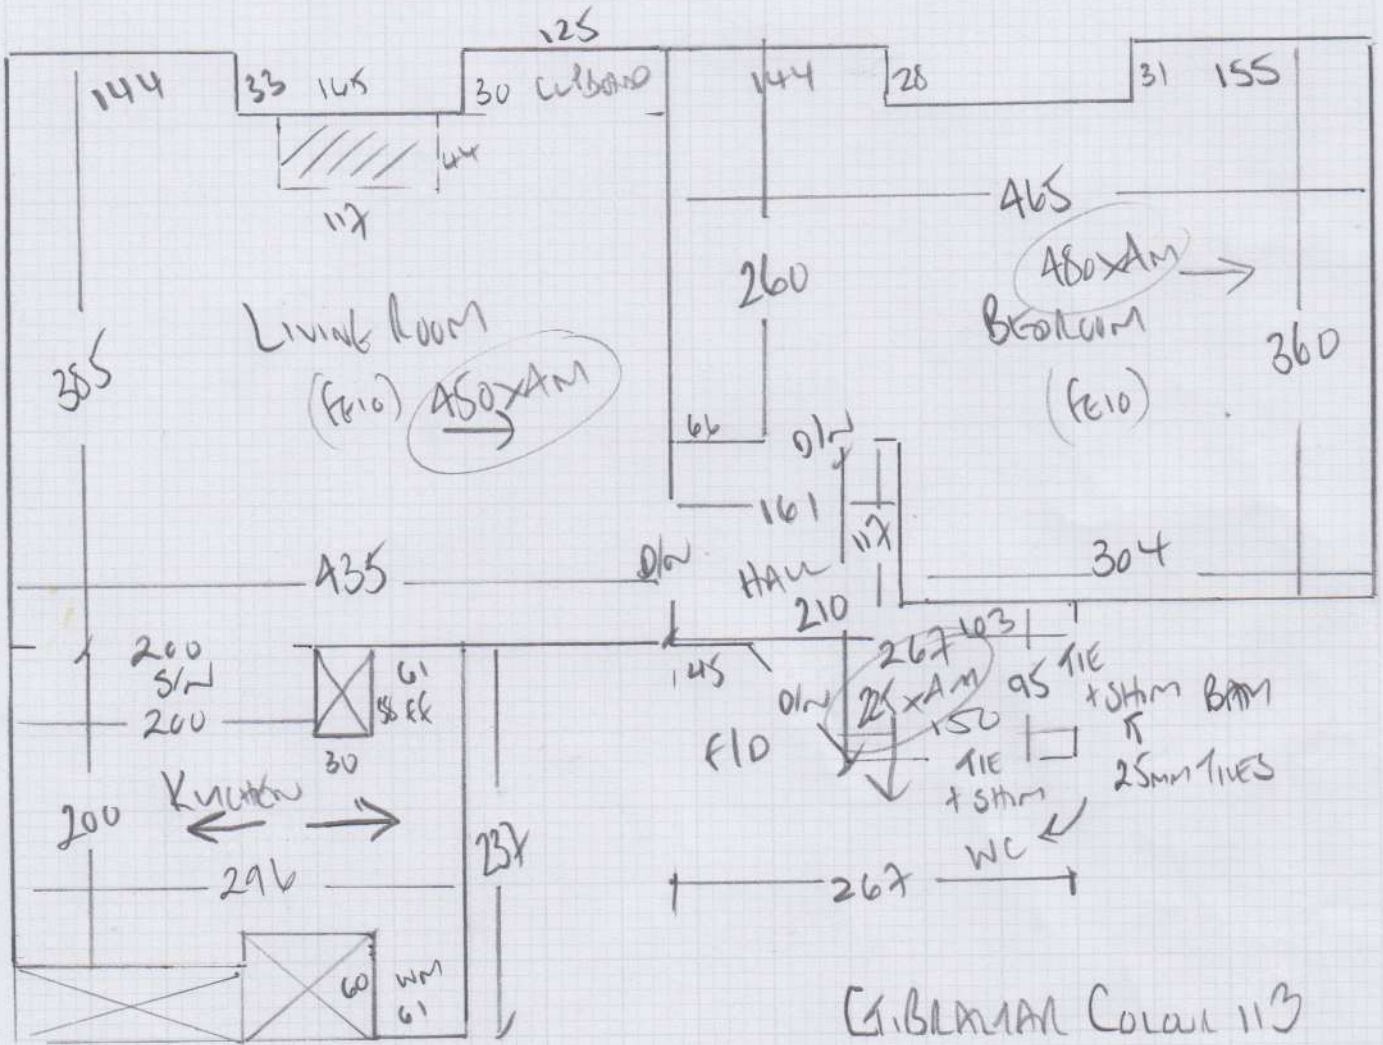

Job No: P29776
 Name: ROOGALS
 Address: 1ST floor FURT
 3b WELTON ROAD
 Tel: SWIS 2LJ
 Sheet: 1 OF 1

→
 Run WOOD effect THIS WAY
 Planks to run THIS WAY
 AS CONFIRMED BY CUSTOMER ON SITE

Can 3mm Handboard on Plywood
 To prepare Kitchen sub-floor
 MAKE 2 APPLIANCES

- GIBBONIA Colour 113
- Living Room 450 x 400
- Bed Room 480 x 400
- HALLWAY 225 x 400
- 1155 x 400

Ab. 20m²
 KITCHEN SELURA VINYL
 Colour 2159 CRYSTAL DAIL
 9.30m² 310 x 300