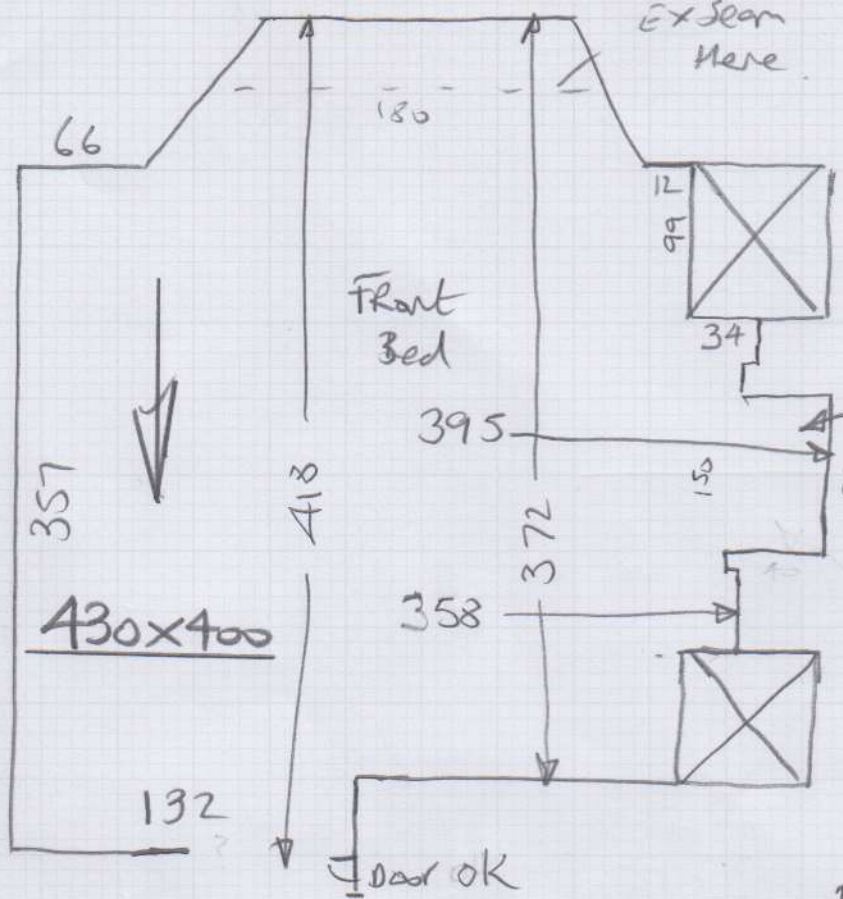

Job No: P29781

Name: Thistle

Address:

Tel:

Sheet:

1 OF 1

Run CARPET into F/Place recess

Nepal - Karful

Col. KAN 621

Front Bed 430x400

Back Bed 265x400

695x400

= 27.80m<sup>2</sup>

HALL  
(To have 1/2 pane wood installed)

BATH

Door tight

U/Lay = 25m<sup>2</sup>

Run CARPET into F/Place recess

Wood floors

U/D CPT + u/L

Re-use ex ste

wood fitters to install wood THold at doorways

Might need shims to raise carpet height but we wait know until wood floor has been fitted.