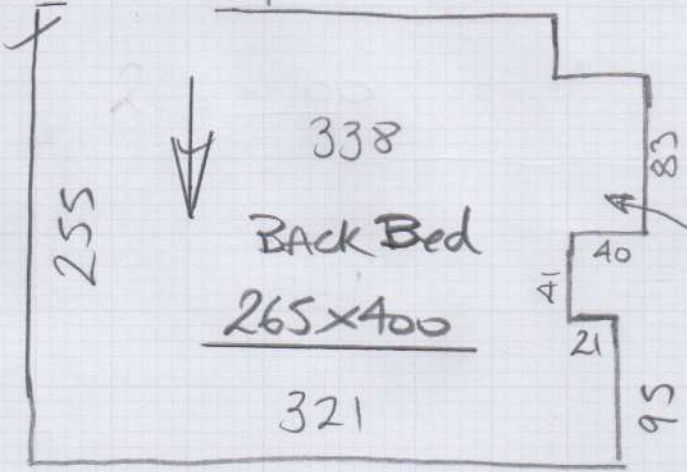

Col. KAN 621

Front Bed 430x400

Back Bed 265x400

695x400

= 27.80m<sup>2</sup>

HALL  
(To have 1/2 pane wood installed)

BATH

Door tight

U/Lay = 25m<sup>2</sup>

Run CARPET into F/Place recess

Wood floors

U/D CPT + u/L

Re-use ex ste

wood fitters to install wood THold at doorways

Might need shims to raise carpet height but we wait know until wood floor has been fitted.