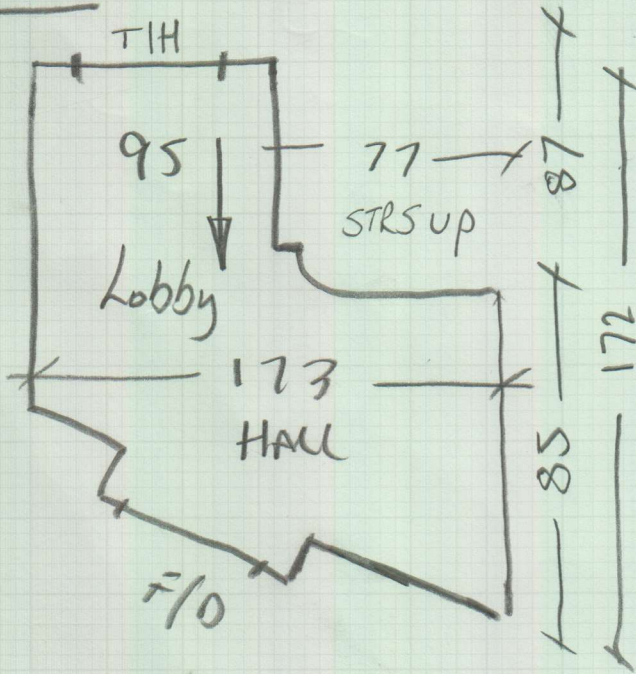

No 34

mrcarpet
 Job No: P29786
 Name: LH Property LTD
 Address:
 Tel:
 Sheet: of:
 10F1

Coir Matting - Natural

Cut Plan = 245×200
 = 490M²

No 33

***Tight!**
 use straightedge
 to cut down

Wood floors
 No v/D
 Ex Timber T/Holds