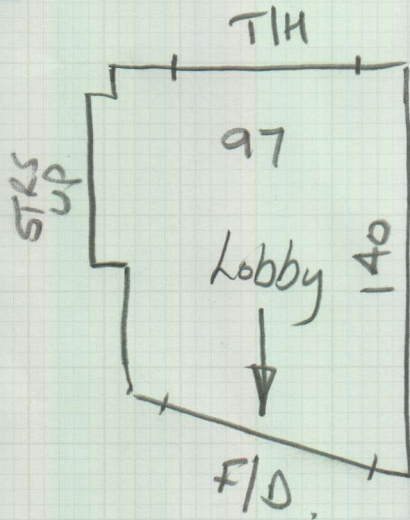

No 34

mrcarpet
 Job No: P29786
 Name: LH Property LTD
 Address:
 Tel:
 Sheet: of:
 10F1

Coir Matting - Natural

Cut Plan = 245×200
 = 490M²

No 33

***Tight!**
 use straightedge
 to cut down

Wood floors
 No v/D
 Ex Timber T/Holds