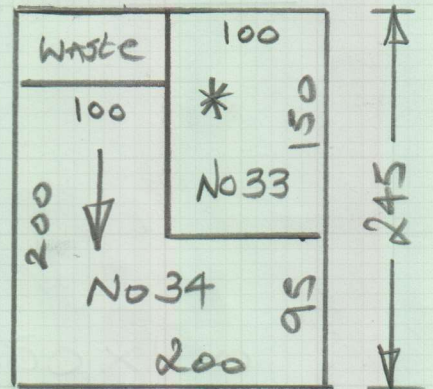

No 34

mrcarpet
 Job No: P29786
 Name: LH Property LTD
 Address:
 Tel:
 Sheet: of:
 10F1

Coir Matting - Natural

Cut Plan = 245×200
 = 490M²

No 33

***Tight!**
 use straightedge
 to cut down

Wood floors
 No v/D
 Ex Timber T/Holds