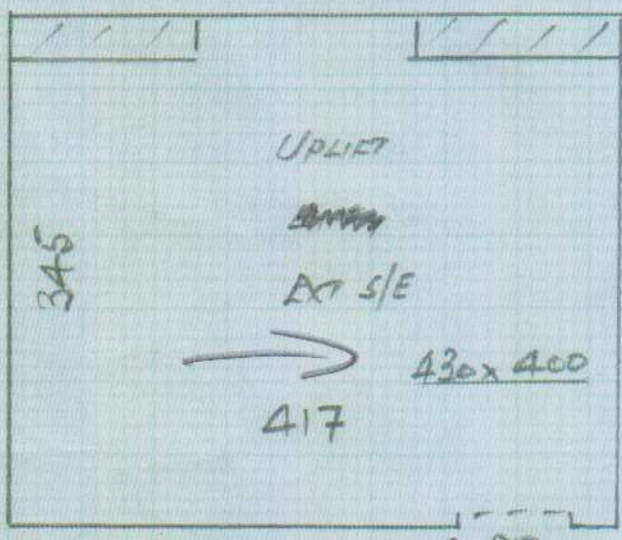

RIZWAN WRIGHT

P29810
~~WRIGHT~~
WRIGHT

BACK BEDROOM.

1 of 1

~~WOODEN THRESHOLD~~
~~WOODEN THRESHOLD~~

4.30 x 4.00m

= 17.2m²

WOODEN THRESHOLD

NEPAL PATNA - PAT-324