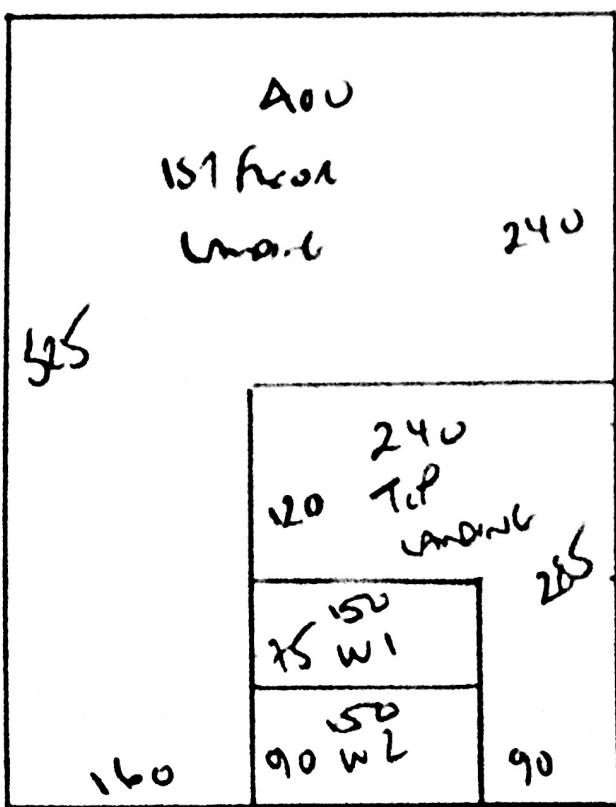

P29813
 Double
 4 Hairside
 Substr
 KTB 600

107

Bencom. Snow
STAIRS + LANDING

TUSCANY
Colour TUS012

Plan 1 850 x A00
 Plan 2 525 x A00
1375 x A00

55+2

RESTROOM
 RUBID Bencom
 +
 MASTER Bencom?