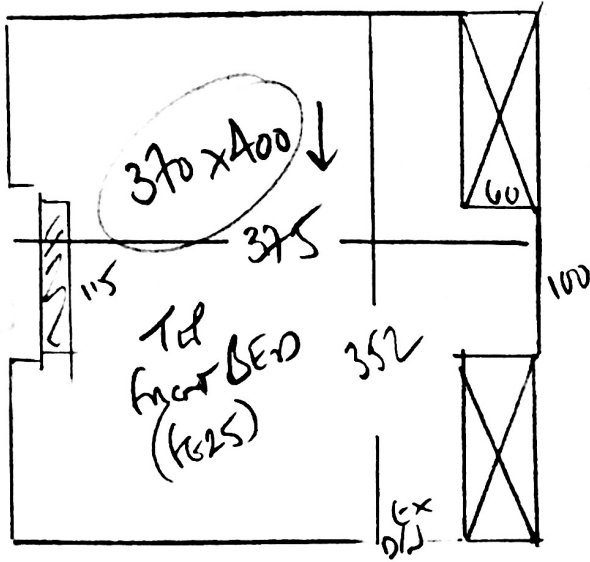

P29817
 Fox
 27 Rumbus Row
 SW6 2HX

10F2

660

STAND + LANDING
 Tul floor to Ground floor
 66cm TAKE RUMBER TO
 151 FROM ONLY
 (AS EXISTING)

MISSISSIPPI STRIPE
Color MULTIMASTER

RAW 660 x 400

26 Apr 2

Tul floor front Bedroom

Soft Velvet

Color SV-661

370 x 400

14.80m²

P29817
 Fox
 27 Rumbakad
 Swb 2HX

2 of 2

To Tol
 Lantai