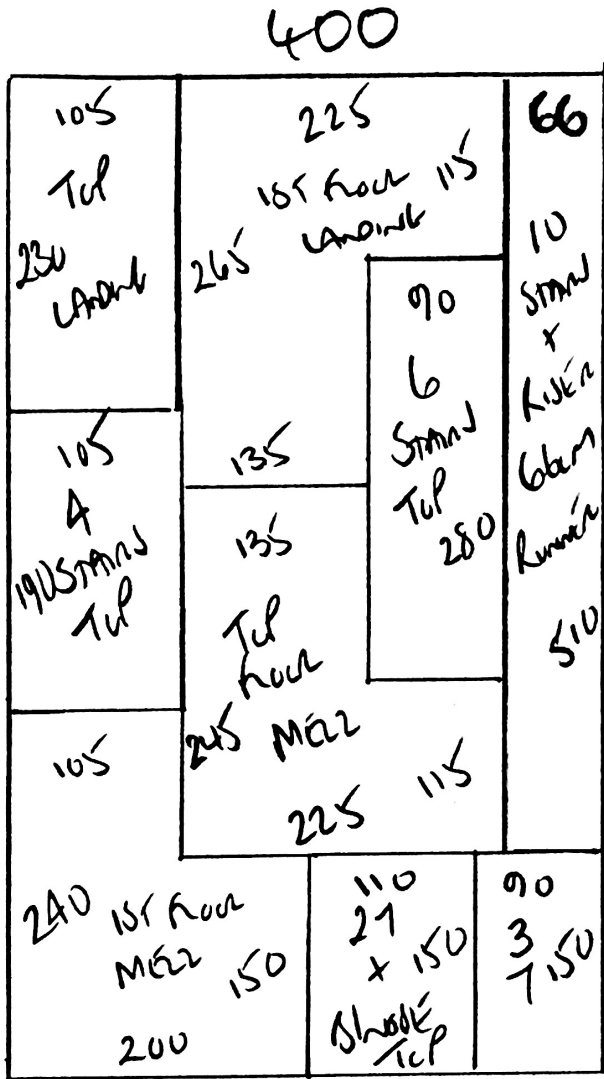

P29817
 Fox
 27 Rumbus Row
 SW6 2HX

10F2

660

STAND + LANDING
 Tul floor to Ground floor
 66cm TAKE RUMBER TO
 151 FROM ONLY
 (AS EXISTING)

MISSISSIPPI STRIPE
Color MULTIMASTER

RAW 660 x 400

26 Apr 2

Tul floor front Bedroom

Soft Velvet

Color SV-661

370 x 400

14.80m²

P29817
 Fox
 27 Rumbakad
 Swb 2HX

2 of 2

To Tol
 Lantai