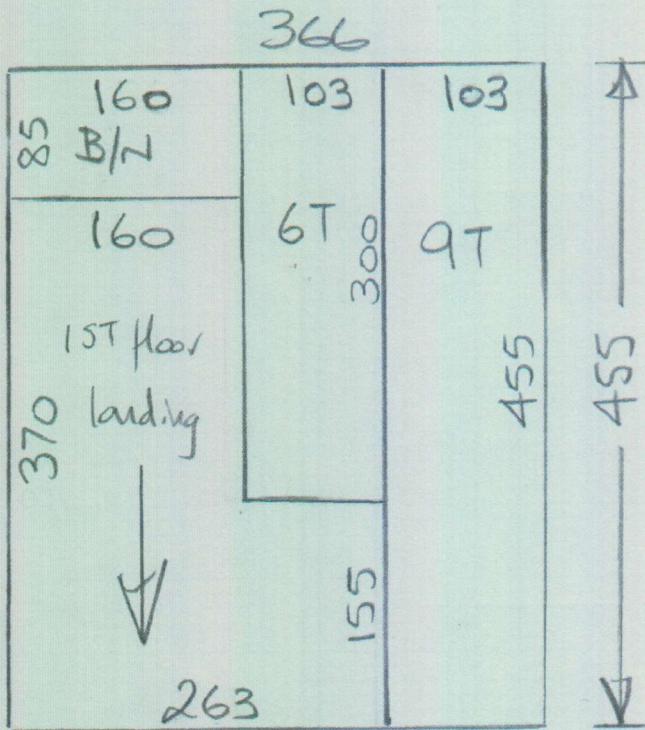

P29821
~~P29821~~
Poppins Nurseries

1 of 2

Ultima Major
Colour Bluebird

Cut Plan 455×366
 $= \underline{\underline{16.66 \text{ m}^2}}$

STAIRS/LANDINGS (for future Ref)

P19821
~~P19147~~
 Poppins
 5 Kensington Place

2 of 2