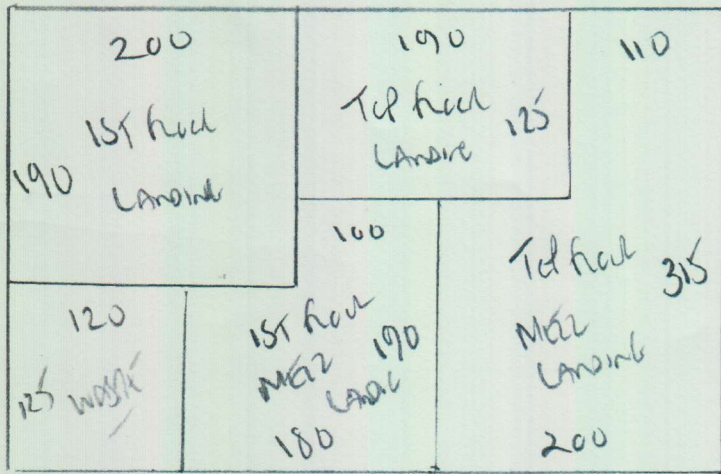

P29829  
VOLKER  
190 KUNYBLOK  
SWIS 2NG

1064

4 Bedrooms +  
Dressing Room  
Stairs + Landings

1280 Tul - Ground floor

Living 1st 50'  
Coral 1st 50' 246

Plan 1 1280 x 500  
Plan 2 315 x 500  
Tul floor Bldg 385 x 500  
1980 x 500

99m<sup>2</sup>

P29829  
 VOLGEN  
 190 FUNNYBROOK  
 SWISS 216  
 2076

London Trust '50'  
 Cover WMS - 246

P29829  
 VOLGER  
 190 PUNKTBANK  
 SWIS 2NG

30x4

BASE WOOD FLOORBOARDS

NO PLIKT

FURNITURE (2 MEN)

NO STOLE DOWN AT PRESENT

300cm WIDE  
 (2 MEN)