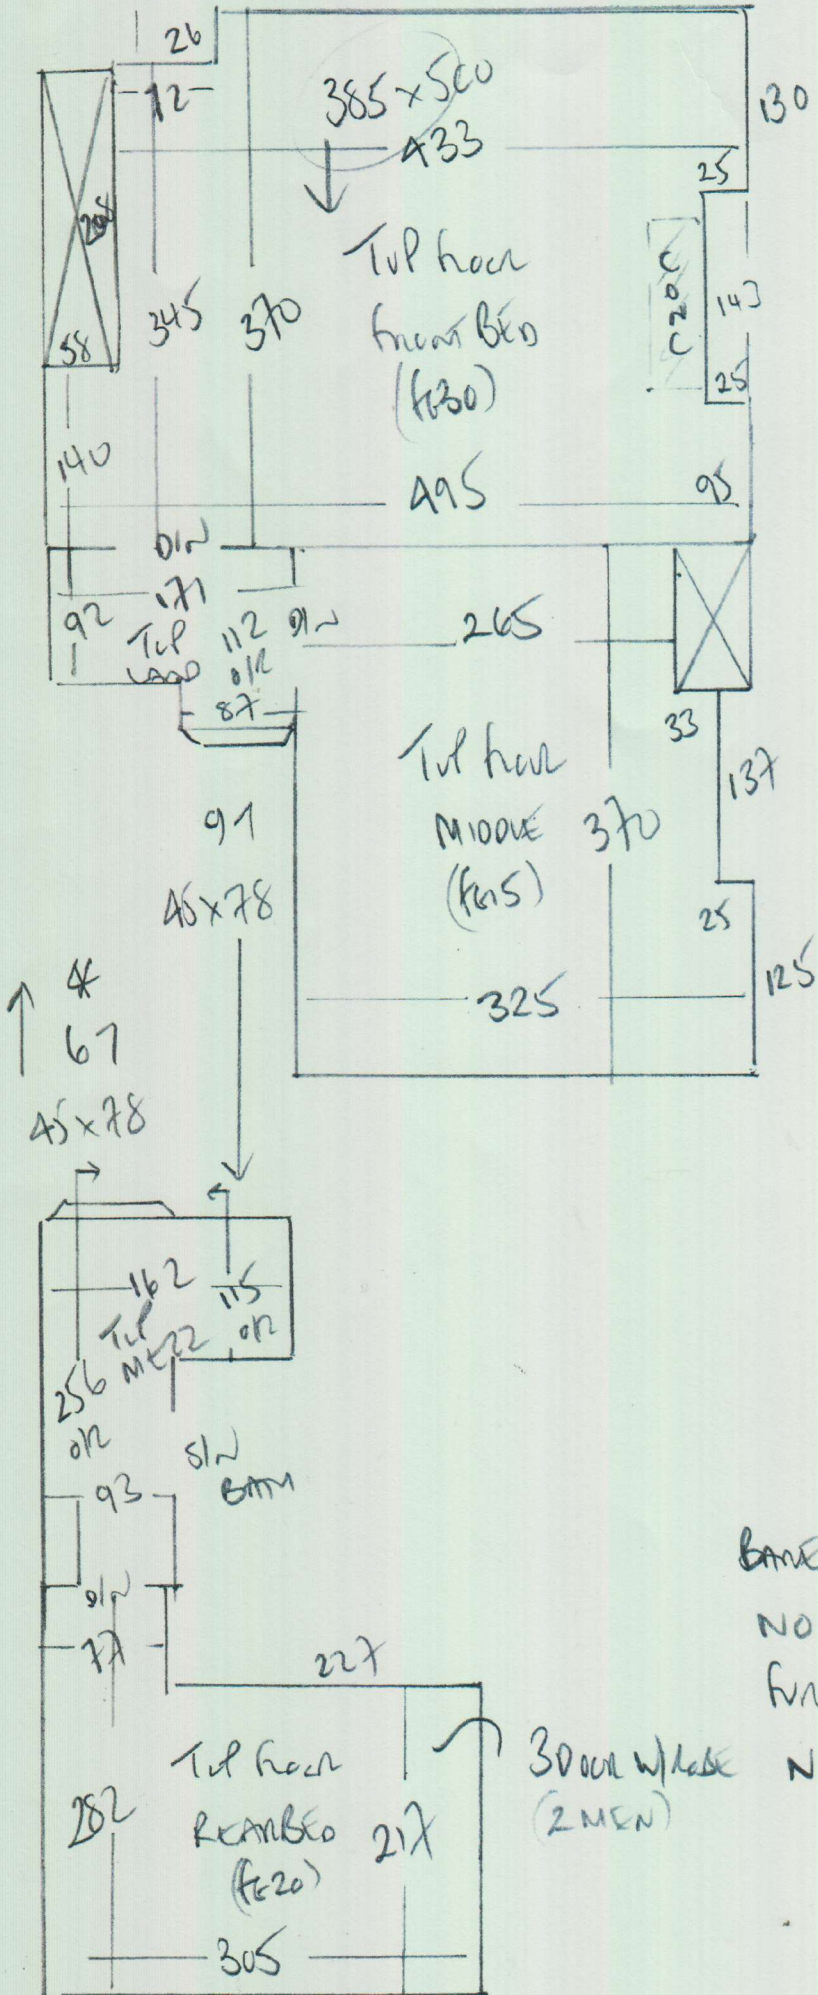

P29829  
VOLKER  
190 KUNYBLOK  
SWIS 2NG

1064

4 Bedrooms +  
Dressing Room  
Stairs + Landings

1280 Tul - Ground floor

Living 1st 50'  
Coral 1st 50' 246

Plan 1 1280 x 500  
Plan 2 315 x 500  
Tul floor Bldg 385 x 500  
1980 x 500

99m<sup>2</sup>

P29829  
 VOLGEN  
 190 FUNNYBROOK  
 SWISS 216  
 2076

London Trust '50'  
 Cover WMS - 246

P29829  
 VOLGER  
 190 PUNKTBANK  
 SWIS 2NG

30x4

BASE WOOD FLOORBOARDS

NO PLIKT

FURNITURE (2 MEN)

NO STOLE DOWN AT PRESENT

300cm WIDE  
 (2 MEN)