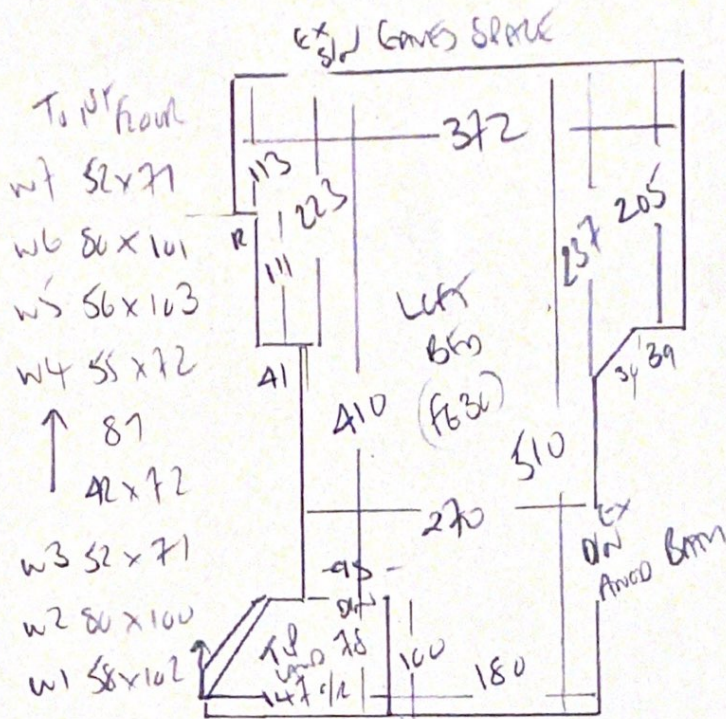

P29852  
BLUETTE  
102 HANCOCK ST  
SW6 6PH

(10F2)

Left Ben +  
Left STAND

WAVENEM  
COLORE WA 6LB  
MANTONIA  
Plan 680 x 500

34m<sup>2</sup>

Lucy's Study  
SILKEN VELVET 'SECOND  
260 x 500

13m<sup>2</sup>

P29852  
 BENTON  
 102 HANCOCK ST  
 SW6 6TH

20F2

-82-

WOOD FRAM  
 W/HT GRAYWOOD AND OLD INSULATION  
 EXISTING SLAKE + 3 STICKS NEW  
 EXISTING ANCO BARRS - WANT TO RE-USE!