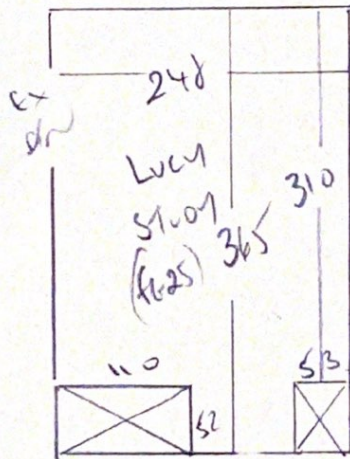

P29852  
BLUETTE  
102 HANCOCK ST  
SW6 6PH

(10F2)

Left Ben +  
Left STAND

WAVENEM  
COLORE WA 6LB  
MANTONIA  
Plan 680 x 500

34m<sup>2</sup>

Lucy's Study  
SILKEN VELVET 'SECOND  
260 x 500

13m<sup>2</sup>

P29852  
 BENTON  
 102 HANCOCK ST  
 SW6 6TH

20F2

-82-

WOOD FRAM  
 W/HT GRAYWOOD AND OLD INSULATION  
 EXISTING SLAKE + 3 STICKS NEW  
 EXISTING ANCO BARRS - WANT TO RE-USE!