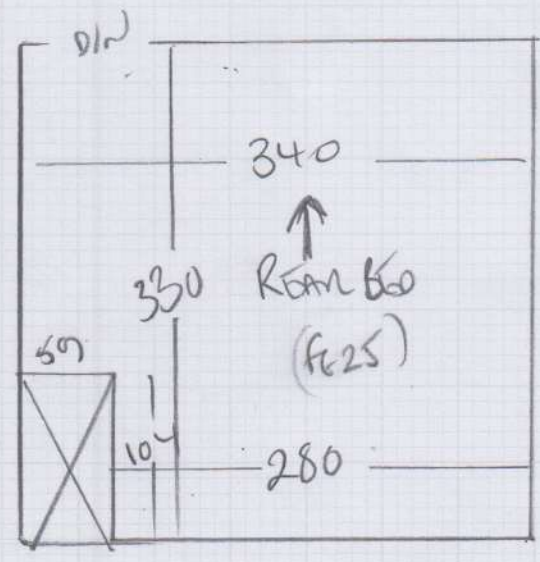

Job No: P29863
 Name: FRENCH
 Address: 24 BARNES ST
 SWIS 100.

Tel:
 Sheet: 1 OF 3

COTSWOLD RES
LOCAL BOURNEN

PLAN 1 950 x 500
 MASTER BED 435 x 500
 13.85 x 500

69.25m²

RECEPTION ROOM
 820 x 400

32.80m²

Job No: P29863
 Name: FRENCH
 Address: 2A BURNED ST
 SWIS 100
 Tel:
 Sheet: 2 OF 3

To HALLWAY
 B¹ 60 x 112
 B² 42 x 95
 47
 42 x 82
 *

Job No: P29863
Name: FRENCH
Address: 2A BONNEVILLE ST
SWIS 1000
Tel:
Sheet: 3 OF 3