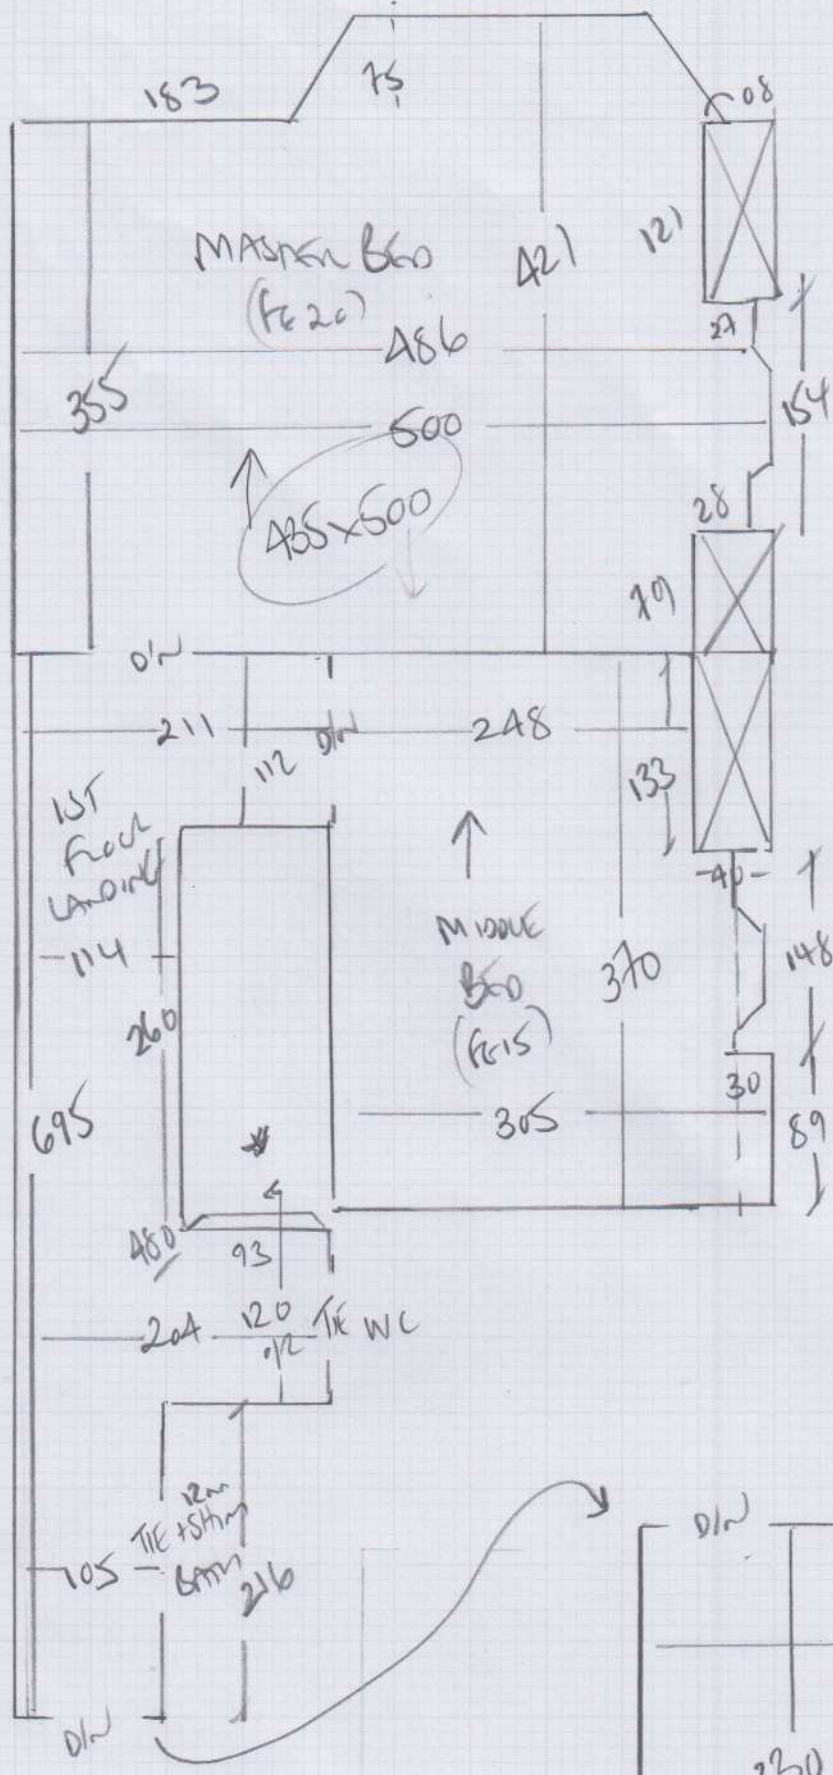

Job No: P29863
 Name: FRENCH
 Address: 24 BARNES ST
 SWIS 100.

Tel:
 Sheet: 1 OF 3

COTSWOLD RES
LOCAL BOURNEN

PLAN 1 950 x 500
 MASTER BED 435 x 500
 13.85 x 500

69.25m²

RECEPTION ROOM
 820 x 400

32.80m²

Job No: P29863
 Name: FRENCH
 Address: 2A BURNED ST
 SWIS 100
 Tel:
 Sheet: 2 OF 3

To HALLWAY
 B¹ 60 x 112
 B² 42 x 95
 47
 42 x 82
 *

Job No: P29863
Name: FRENCH
Address: 2A BONNEVILLE ST
SWIS 1000
Tel:
Sheet: 3 OF 3