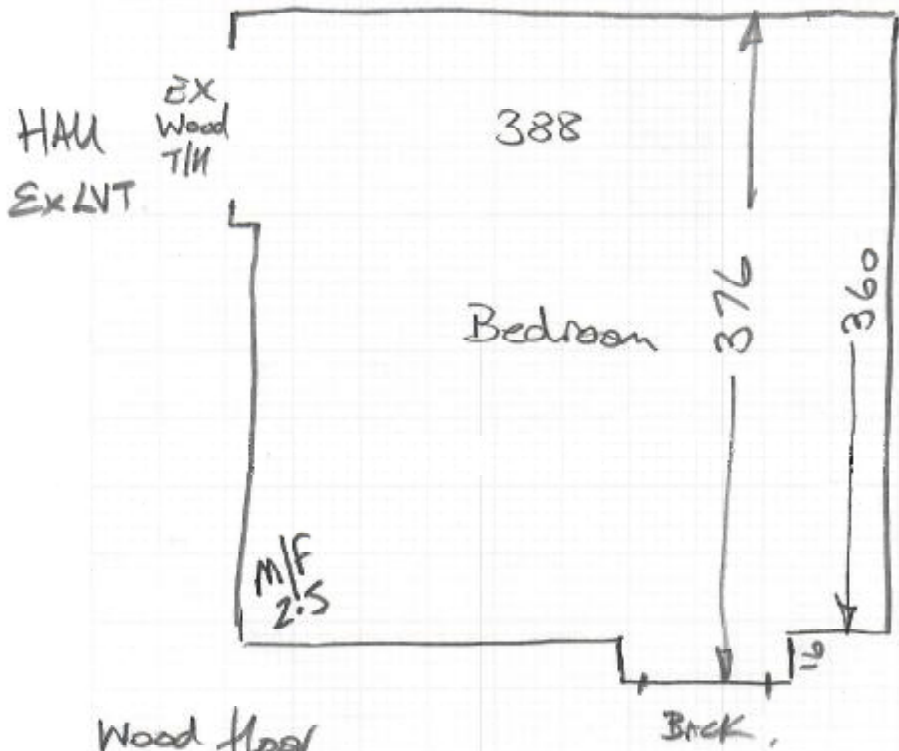

mrcarpet

P29897
MacLeod

Ullswater
Col. Ulls-13

= 390 x 400
= 1560m²

Wood floor
 u/o 80/20 Twist on felt
 Re-use exsle + Timber TIM at door.
 Move furniture (currently stacked in middle of the room) - 2 Men required.