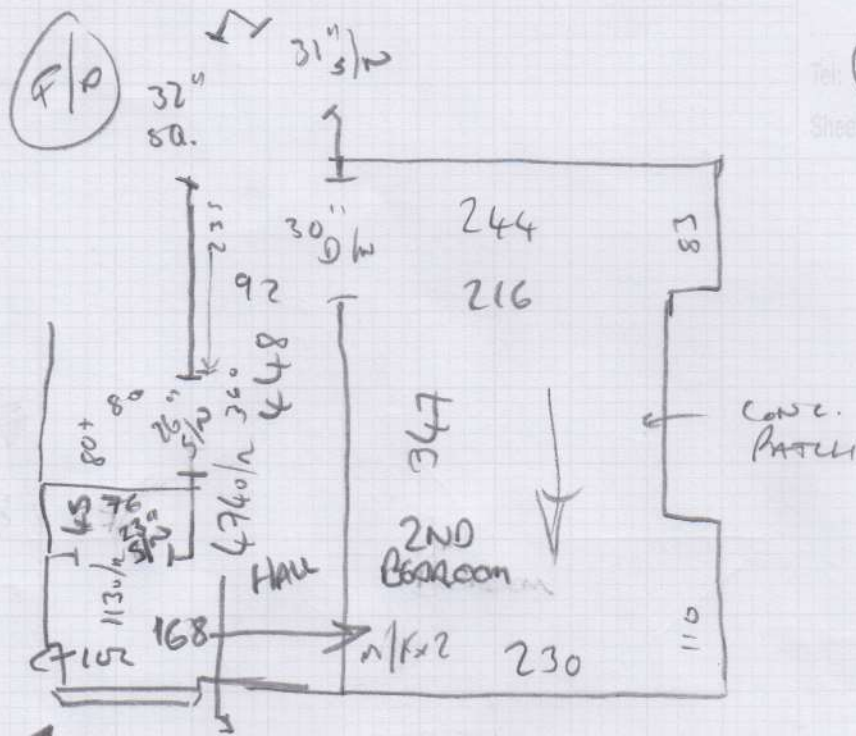

Job No: P29442
Name: BYRNE

Address: Loft

Tel: _____
Sheet: _____ of _____

PLAIN LOOP

-639/23

490 x 600

= 19.6m²

Job No: P29462
Name: BYRNG

Address:

Tel:
Sheet:

202

FINISH UNDER DOOR
AS PER EXISTING

* SATIN ALU BARS TO FRONT BED (HOORBOARD) & 2ND BEDROOM.