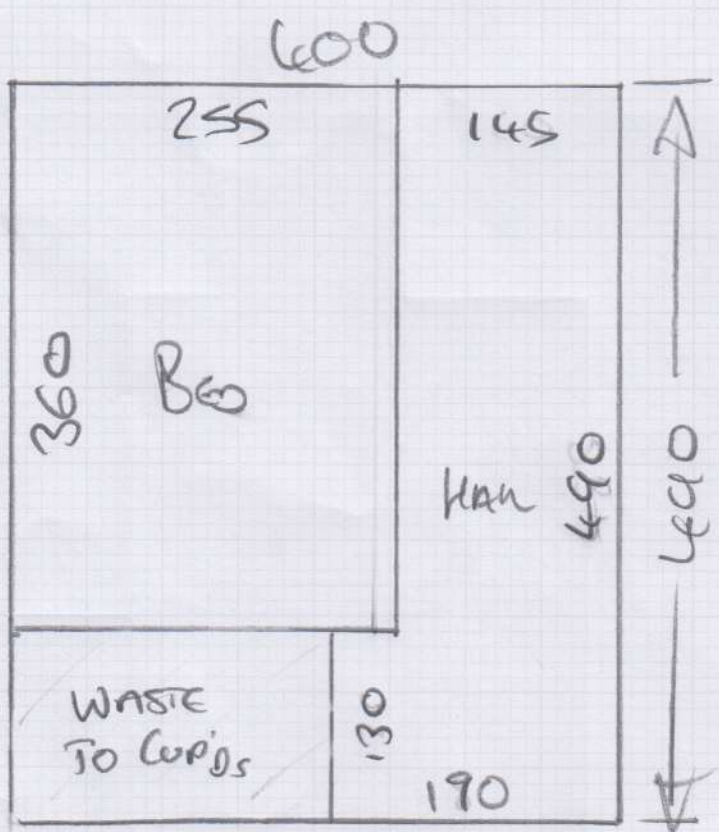

Job No: P29442
Name: BYRNE

Address: Loft

Tel: _____
Sheet: _____ of _____

PLAIN LOOP

-639/23

490 x 600

= 19.6m²

Job No: P29462
Name: BYRNG

Address:

Tel:
Sheet:

202

FINISH UNDER DOOR
AS PER EXISTING

* SATIN ALU BARS TO FRONT BED (HOORBOARD) & 2ND BEDROOM.