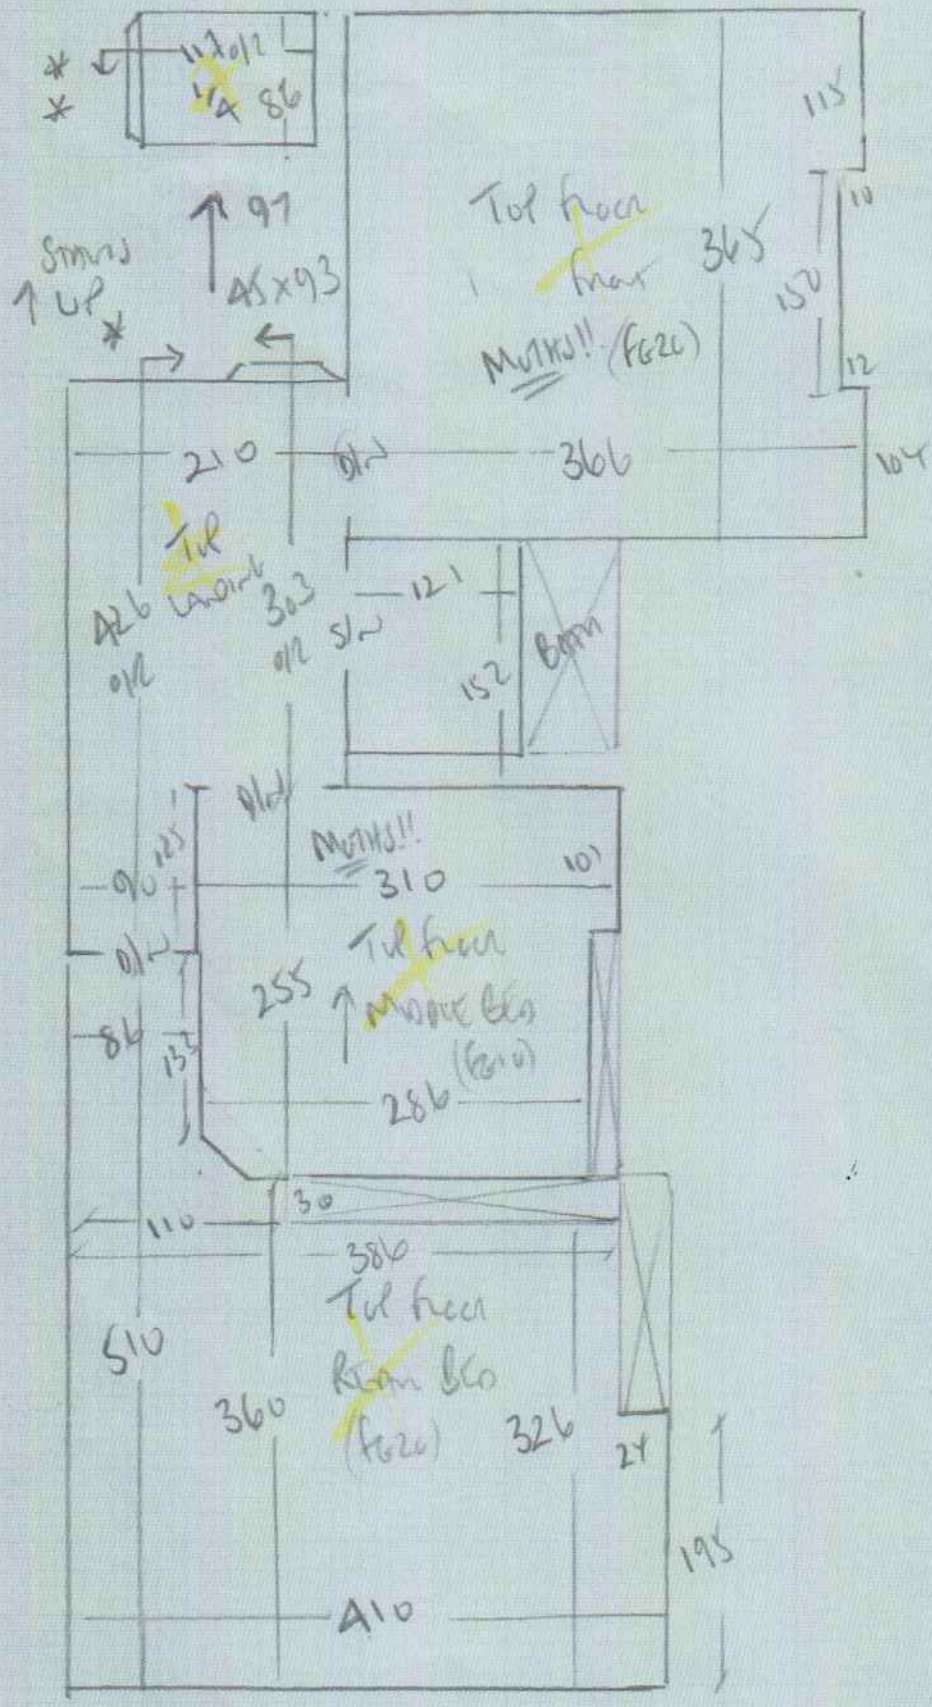

P28636
 ODDIE
 29 HOTHAM LANE
 SWIS 10 L

STACKS
 Full of boxes
 JUST MOVED IN!!

A1
 45 x 85

*

P28636
 ODDIE
 29 HOTTAM (AD)
 SIMS 102L

500

400

100

of:

520
11T
@
72
cm

520

1st floor
Rear Bed

620

375

125

125

W

85

125

W/R/N

85

125

1275

380

top floor
Rear Bed

375

9T

@

73

cm

485

375