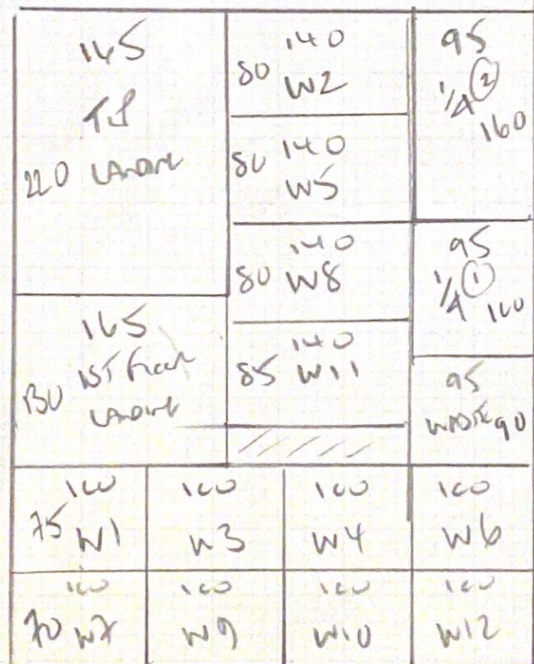

P29844
 Austin
 SA Wirthgate Rd
 SWIS 20W

1 OF 2

Bedroom Dressing Room
Stairs + Landings

ELEMENTS DESIGN
 COLOR - ELDERS - 17

Row 1 650 x 400

Row 2 350 x 400

Row 3 145 x 400

1145 x 400

ASSUMED

RESTRICTION 2 BEDROOM
 (MILAGAL WARE)
 WHITE ON SITE (C. 30)

Bed + Dressing Room
@ LATON DATE

P29844
Austin
5A WINDMILL ROAD
SWIS 2LW

2 of 2

WCO from
NO ULTK - BOS
SEAM DOWNWARD

- * 77 ↑
- 47 x 70
- w3 68 x 67
- w2 75 x 100
- w1 65 x 85

CAR MAT?
80cm x 90cm
INTO EXISTING MAT AREA!

- 61 45 x 10
- 17 45 x 71
- w12 65 x 70
- w11 71 x 100
- w10 6 x 83
- 27 45 x 73
- w9 63 x 70
- w8 70 x 100
- w7 60 x 80
- w6 65 x 70
- w5 70 x 100
- w4 60 x 81