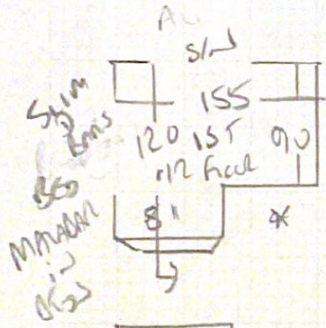

P29844
 Austin
 SA Wirthgate Rd
 SWIS 20W

1 OF 2

Bedroom Dressing Room
Stairs + Landings

ELEMENTS DESIGN
 COLOR - ELDERS - 17

Row 1 650 x 400

Row 2 350 x 400

Row 3 145 x 400

1145 x 400

ASSUMED

RESTRICTION 2 BEDROOM
 (MILAGAL WARE)
 WHITE ON SITE (C. 30)

Bed + Dressing Room
@ LATON DATE

P29844
Austin
5A WINDMILL ROAD
SWIS 2LW

2 of 2

WCO from
NO ULTK - BOS
SEAM DOWNWARD

- * 77 ↑
- 47 x 70
- w3 68 x 67
- w2 75 x 100
- w1 65 x 85

CAR MAT?
80cm x 90cm
INTO EXISTING MAT AREA!

- 61 45 x 10
- 17 45 x 71
- w12 65 x 70
- w11 71 x 100
- w10 6 x 83
- 27 45 x 73
- w9 63 x 70
- w8 70 x 100
- w7 60 x 80
- w6 65 x 70
- w5 70 x 100
- w4 60 x 81