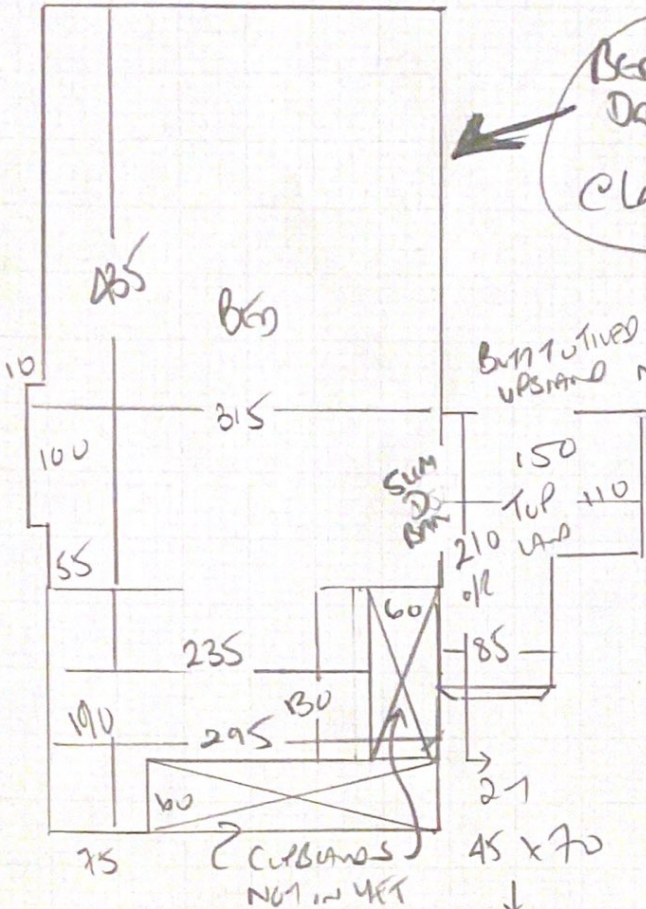

P29844
 Austin
 SA Wirthgate Rd
 SWIS 20W

1 OF 2

Bedroom Dressing Room
Stairs + Landings

ELEMENTS DESIGN
 COLOR - ELDERS - 17

Row 1 650 x 400

Row 2 350 x 400

Row 3 145 x 400

1145 x 400

ASSUMED

RESTRICTION 2 BEDROOM
 (MILAGAL WARE)
 WHITE ON SITE (C. 30)

Bed + Dressing Room
@ LATON DATE

P29844
Austin
5A WINDMILL ROAD
SWIS 2LW

2 of 2

WCO from
NO ULTK - BOS
SEAM DOWNWARD

- * 77 ↑
- 47 x 70
- w3 68 x 67
- w2 75 x 100
- w1 65 x 85

CAR MAT?
80cm x 90cm
INTO EXISTING MAT AREA!

- 61 45 x 10
- 17 45 x 71
- w12 65 x 70
- w11 71 x 100
- w10 6 x 83
- 27 45 x 73
- w9 63 x 70
- w8 70 x 100
- w7 60 x 80
- w6 65 x 70
- w5 70 x 100
- w4 60 x 81

45 x 70