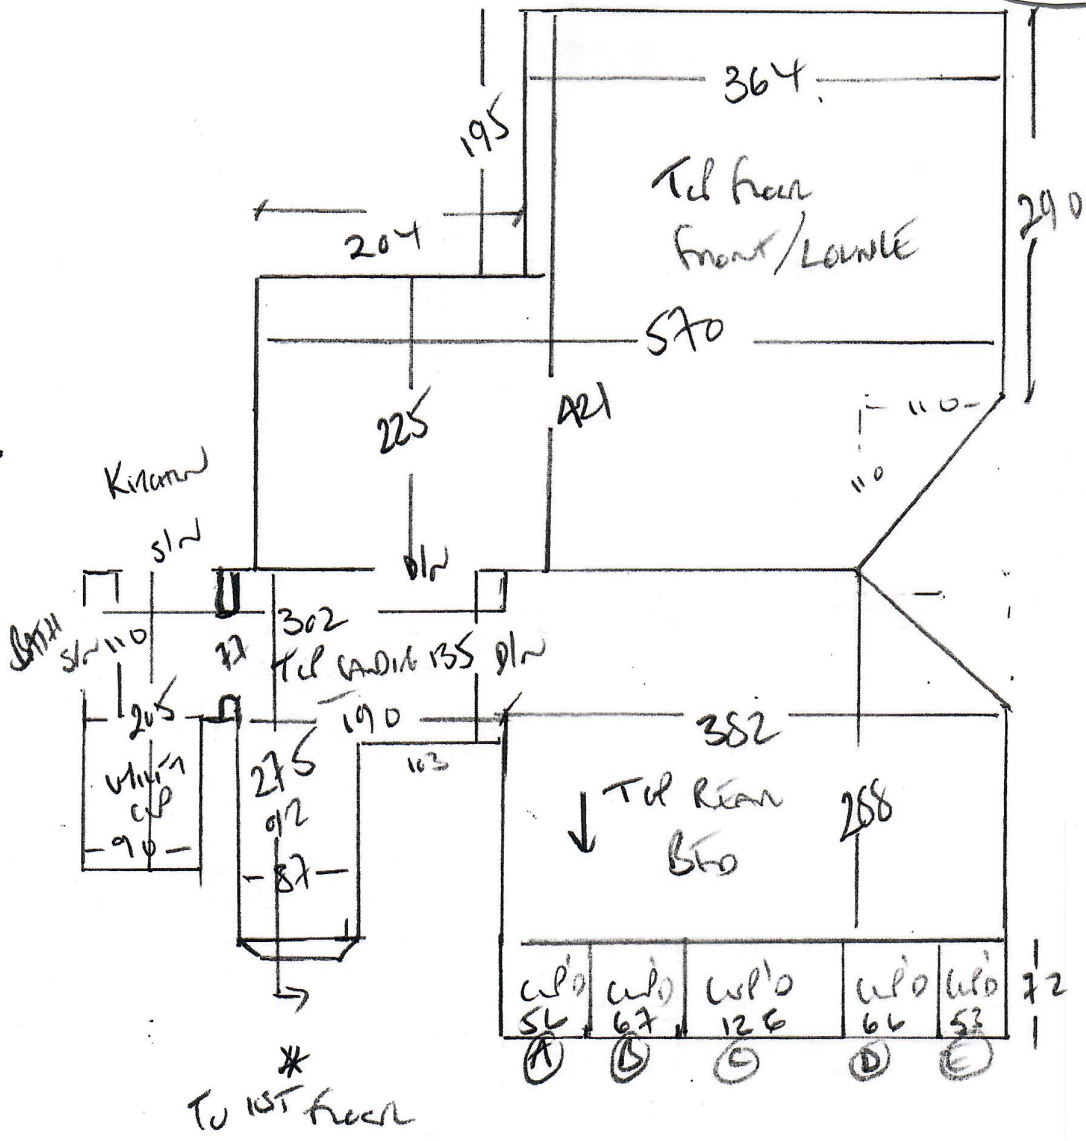

P29860
 Avial
 FMS A
 95 CLARENDOON DRIVE
 SWISS INN

(1 of 3)

Tel hall has
LANE 2 BED ROOMS
HALL STAIRS + LANDING

TUSLAN 1
 CORAL ~~1500~~ TUS 008

PAN 1 585 x 500
 PAN 2 495 x 500
 PAN 3 290 x 500
1370 x 500

(6850m²)

P29860
 Awin
 FLAT 4
 95 CLARENCE DRIVE
 SWISS IAN

2 of 3

WOOD floors + 4/6mm down
 NO UP LIFT (STAIRS ONLY)
 EXISTING GRIPPER + 10 NEW STILLS
 ANCO DECORANTS - REMOVE ALL WITH NEWONES (ALI)

P29860
Avin
flat A
95 CLARKSON DRIVE
SWISLAN