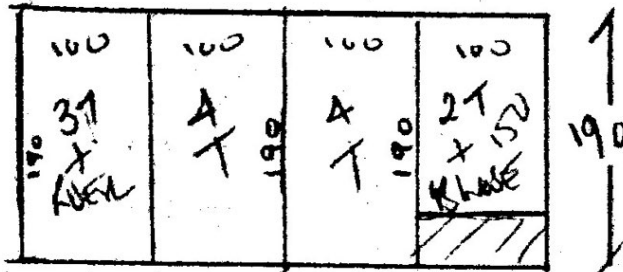

1st floor of stairs only

P29879
NIEDERWEG HANS
18 A. TEN BUIK WEG
S.W. 133

(or 2)

DIANA, GREEK KEY
COLOR HAMM MATTE

190 x 400
7.6m²

~~7
Curt MAT
105 x 200cm~~

P 29879
NIEDERBACHS
18 Altenburg Gasse
Stutt 130

Noside / SCOTIA will need to be
removed if 1" x 6" runner

Riser
18 x 74

137
45 x 78

202

BLW 45 x 90 - 65cm to curve
if runner

WOOD floor
NO UNIT

~~COIL MAT TO INSIDE of front Door~~

~~↑ COIL
102 MAT
↓ < 1-13 >~~