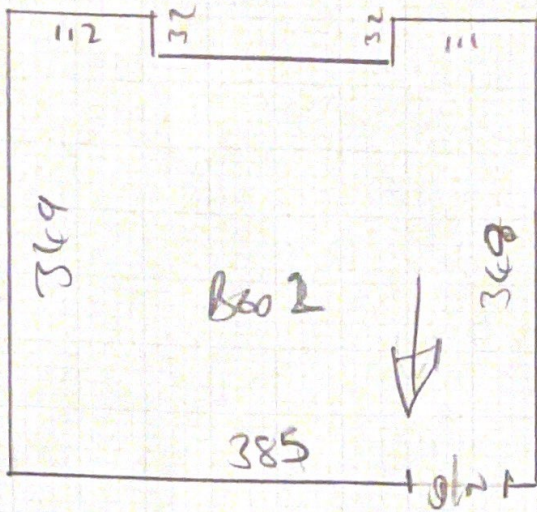

P29907
NICKELS

Loft

Door location?

York

York - 234

Bed 2 = 365 x 400

MASTER = 340 x 500

795 - 600

= 31.8m²