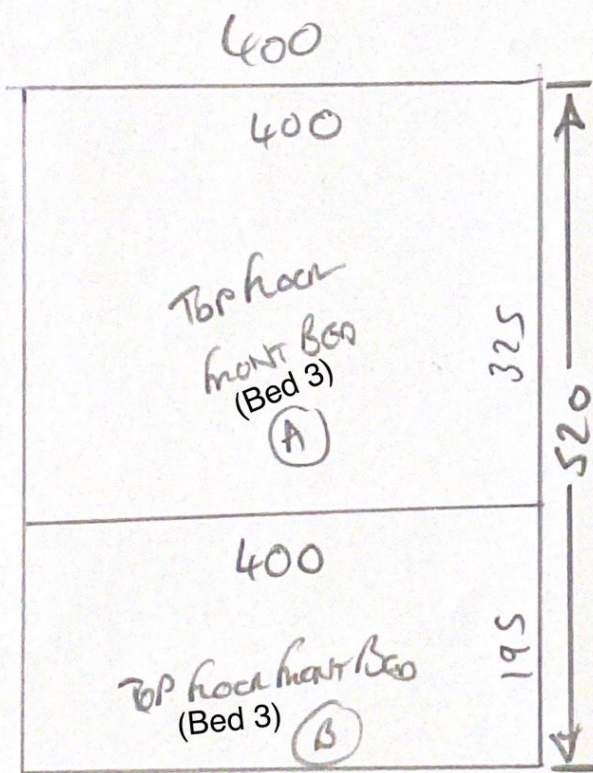

P29913
 HATTY COTE
 134 CARRINGTON
 SW13 9ET

1 of 3

Bedroom 1 + Bedroom 3

Silk Luxum Velvet
 Coral LVIII

Bed 1 430 x 500
 Join inside with Bed 3

21.50m²

Bed 3 325 x 400
 195 x 400

SEAM rollroom

520 x 400

20.80m²