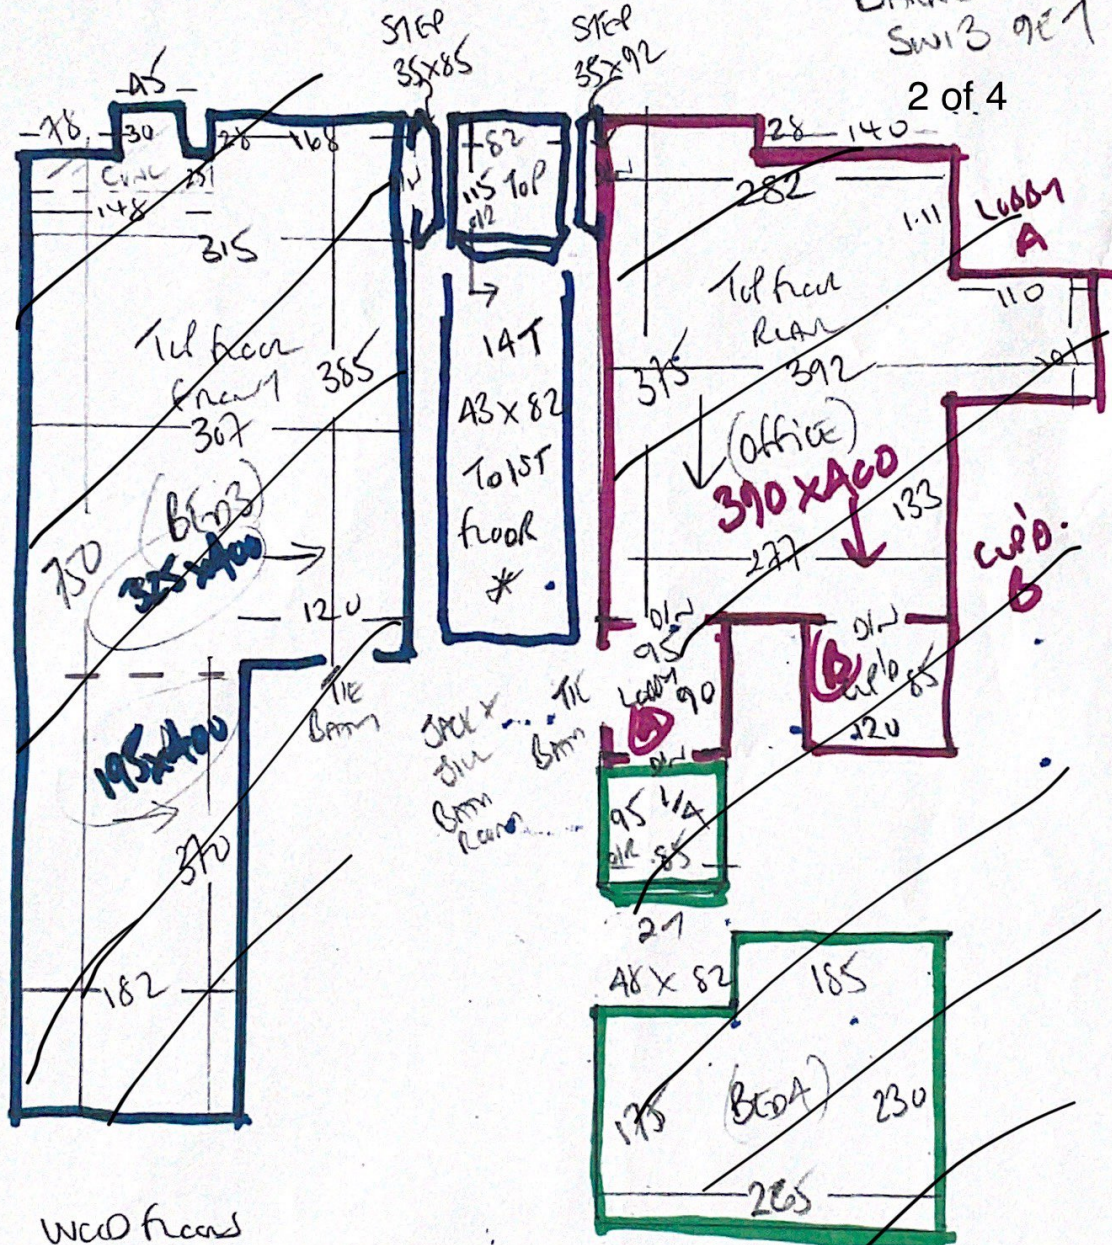

P 29913
 HEATH COTE
 13A CASTLEMAN
 BARNES
 SW13 9E1

2 of 4

WCO floors
 NO UP/LIFT

P29913
 HEAVY COFE
 134 CASTLEMAN
 BARRIS
 SWI 309E7

4 of 4