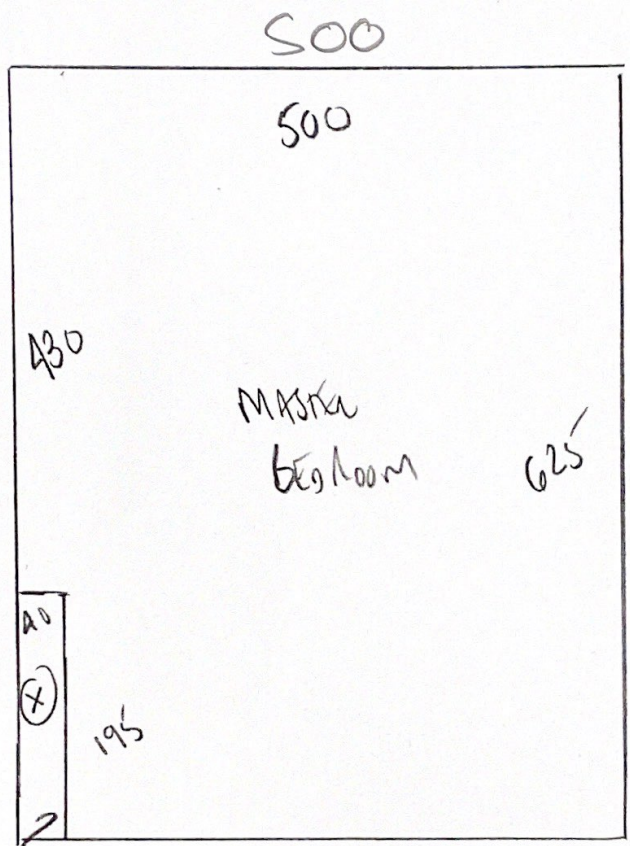

Office + lobby + cub and

P29913
HUMAN CORE
13A CASTLEMAN
SWIS 9E1

20F7

SILKWOOD VENTURE
'CHIC'
COLOR BLONDE

PLAN 390 x 400

P29913
HUMANE COTE
134 CABELMAN

30F7

Master Bedroom

SILKEN VELVET
~~MADE IN CHINA~~ 'CHIC'
CORAL BRONZE

PLAN 625 x 500

31.25m²

Window X to DAY WINDOW AREA

P29713
HEATH COTE
13A CASTLEMAN
BARNES
SW13 9ET

4077

400

100 120 1/4	300
120 2/1	650 A 240

BEDROOM 2 + BEDROOM 4
INCLUDES 1/4 LAND

SILKON VENTAS 'VOGUE'
COLOUR 'BLANDE'

PLAN 240 x 400
BED 2 405 x 400
645 x 400

2580m²

P29913
 HEAVY COLE
 134 CASTERNAN
 BARRIES
 SWI 39E1
 7007

FIT BARS
 + SUMMS @
 KITCHEN & WC