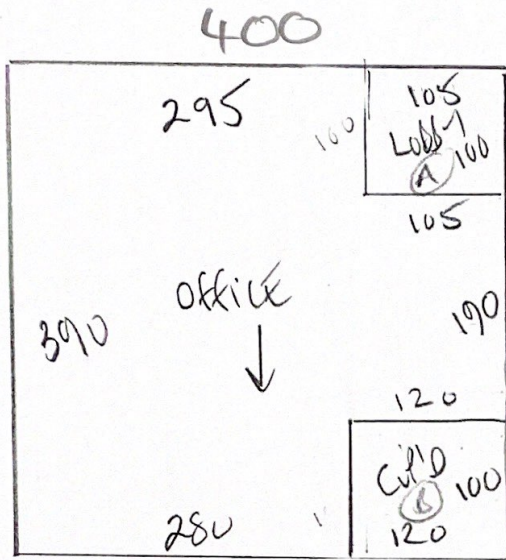

Office + lobby + cub and

P29913
HUMAN CORE
13A CASTLEMAN
SWIS 9E1

20F7

SILKWOOD VENTURE
'CHIC'
COLOR BLONDE

PLAN 390 x 400

P29913
HUMANE COTE
134 CABELMAN

30F7

Master Bedroom

SILKEN VELVET
~~MADE IN CHINA~~ 'CHIC'
CORAL BRONZE

PLAN 625 x 500

31.25m²

Window X to DAY WINDOW AREA

P29713
HEATH COTE
13A CASTLEMAN
BARNES
SW13 9ET

4077

400

100 120 1/4	300
120 2/1	650 A 240

BEDROOM 2 + BEDROOM 4
INCLUDES 1/4 LAND

SILKON VENTAS 'VOGUE'
COLOUR 'BLANDE'

PLAN 240 x 400
BED 2 405 x 400
645 x 400

2580m²

P29913
 HEAVY COLE
 134 CASTERNAN
 BARRIES
 SWI 39E1
 7007

FIT BARS
 + SUMMS @
 KITCHEN & WC