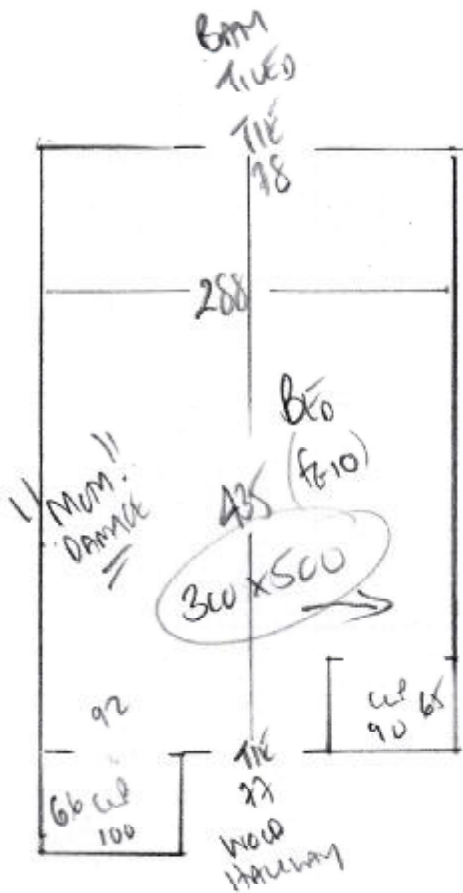

P29915
 Box 100
 GLFIF
 3 Hokian Road
 SWIS 2NL

WOODLAND
 COLOR STONE III

Bto room 300 x 500
 (15m²)

WOOD HAND
 UP TO LEFT SIDE ON PUTAM (CROSS BWE)
 ALI HAND
 FIT COMET INTO CUPBOARD