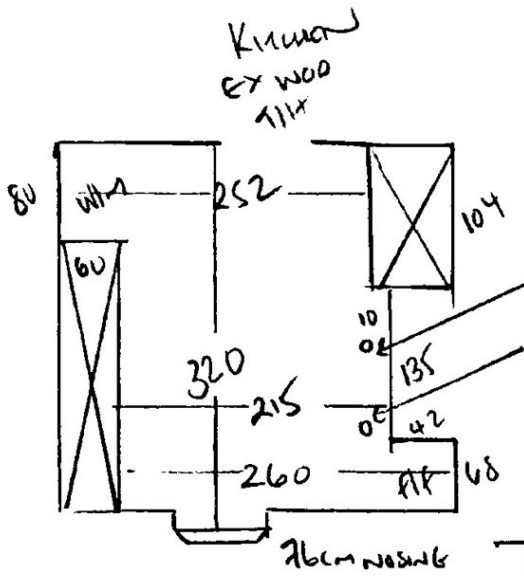

P29921
RYE STAD (STAD)
EFF 68 BENDERMUUR RD
SWIS LU

30F3

VINYL TILES DOWN ON 3mm H/B
LAY CUSTOMER ON TOP + MASTIC
PRIMER
BREAKFAST BAR
SULLY VEGS
(ADJUSTABLE BEFORE LAYING VINYL)