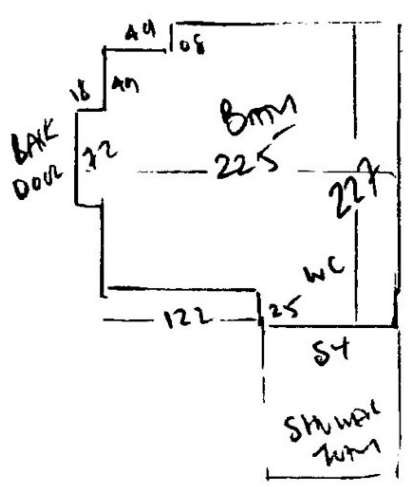

CUSTOM VINYL
POLYURETHANE SEALER CASTAL OAK
~~216 + 300 = 516~~
KITCHEN 325 x 300
BATHROOM 245 x 300
580 x 300
1740m2

VINYL TILES DOWN ON CONCRETE
LAY OVER WITH CUSTOM VINYL
+ WHITE MASTIC PRIMER