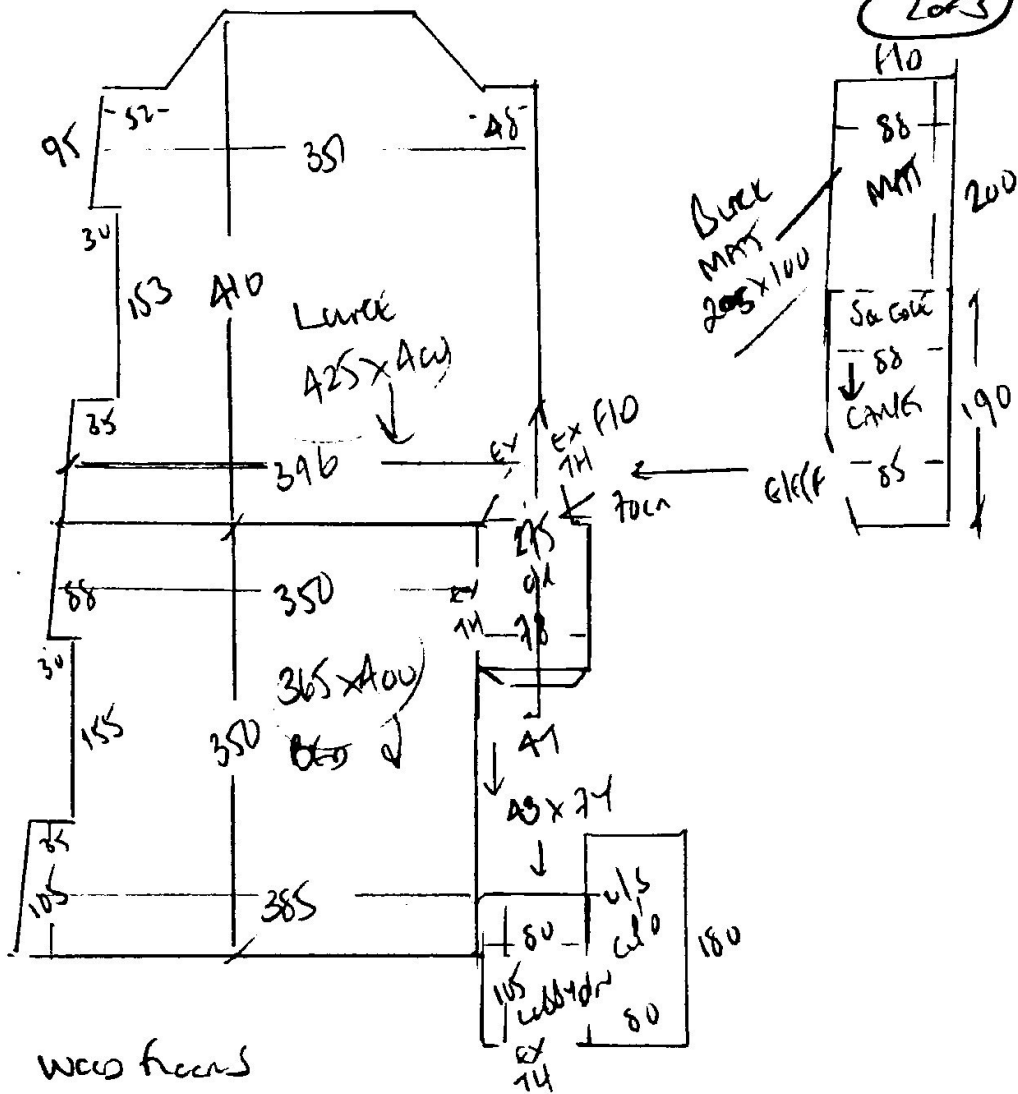

P 29921
 RUEHLBAD KIMMIG
 EFF
 68 BENDENHUBER LD
 SWIS BU
 (10F3)

100	100	100	100
HALL	A1	WASH	Comm
290	x	100	HALL
	290	UIS	290
	Lobby	Curio	
100		200	100
		190	

290

Lunge Bio Hall
4 Stms + Lobby +
Common Parts

EASYCARE TWIST
 Coral - EAST A3
 Room 290 x A00
 Lunge A25 x A00
 Bio 365 x A00
1080 x A00

(A3 Lunge)

+ BACK CAR MAT
 206 x 100M

P29921
 RUE SIAAD EMATES
 GFF 68 BEND MIRA LU
 SWIS BTU
 (2003)

WOOD floors
 what is on Putam known
 (cloud of blue)
 NO PAPER DOWN!
 EXISTING WOOD 11/11/11

VINYL TILES DOWN ON CONCRETE
 LAY OVER WITH CUSTOM VINYL
 + WHITE MASTIC PRIMER