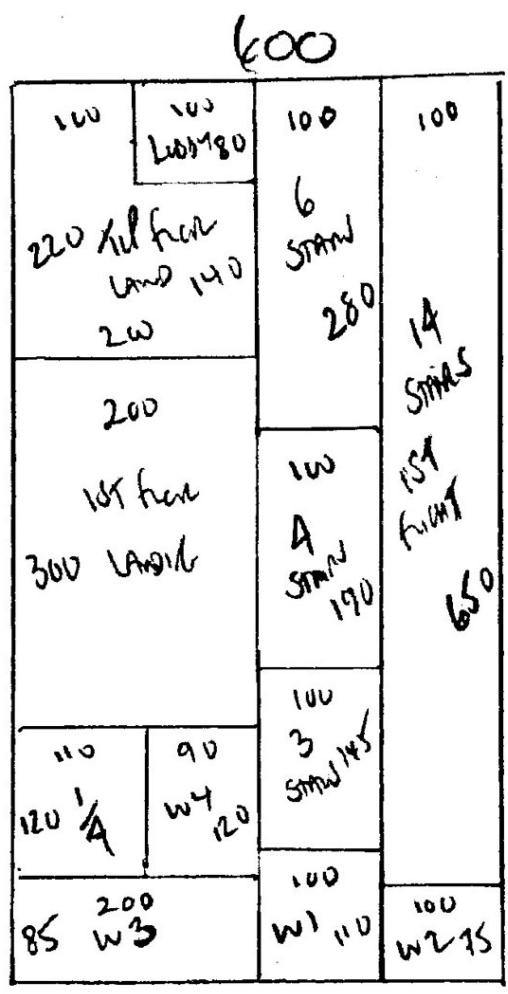

P2926
 DEL FEUCH
 1A MASCLINE RD
 SWIS INN

(of 2)

600
 725

STANDS + LANDINGS
1st floor to Grand floor

MISSISSIPPI
 COLOR WS 100
 BLUE GOLD

PLAN 725 x 400

(29m²)

LOFT BED (WATERLOO)

SUBURBAN TRUST
 COLOR 63A/31
525 x 400

(21m²)

ALLOWED 15CM ON ALL WTS
 FOR 10CM PATTERNS REPEAT!