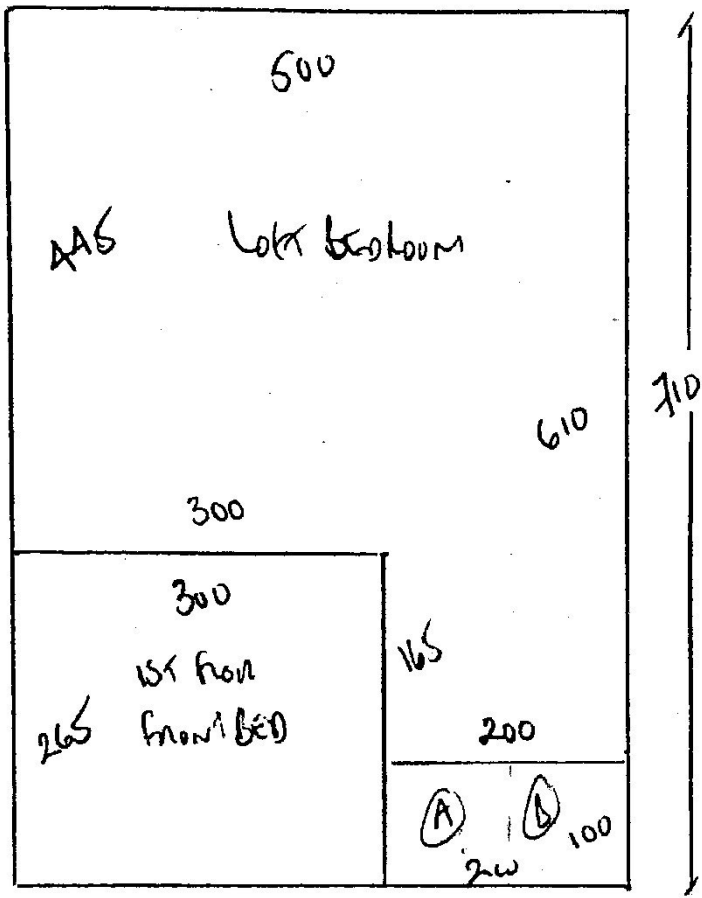

P29927
BUONIK
6 ANGEL MEWS
ROCKHILL TOWN HOUSE
SWISS ALU

1 of 2

LULLWORTH
— LW-32

Plan 710 x 500

35.50m²

P29927
 BOUIMR
 6 ANGEZ MAUS
 ROETHAMPION HIGHWAY
 SWISS ATTU

2002