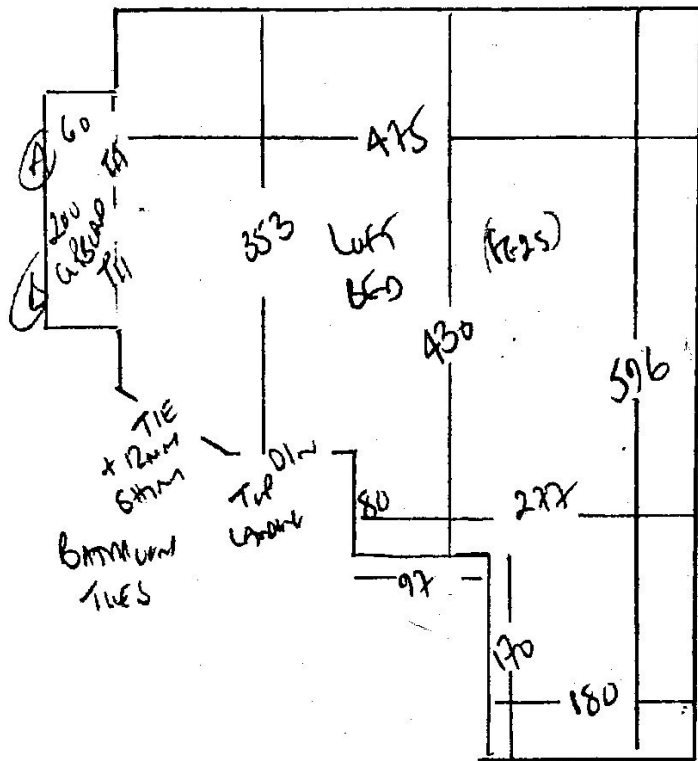

P29927
BUONIK
6 ANGEL MEWS
ROCKHILL TOWN HOUSE
SWISS ALU

1 of 2

LULLWORTH
— LW-32

Plan 710 x 500

35.50m²

P29927
 BOUIMR
 6 ANGEZ MAUS
 ROETHAMPION HIGHWAY
 SWISS ATTU

2002