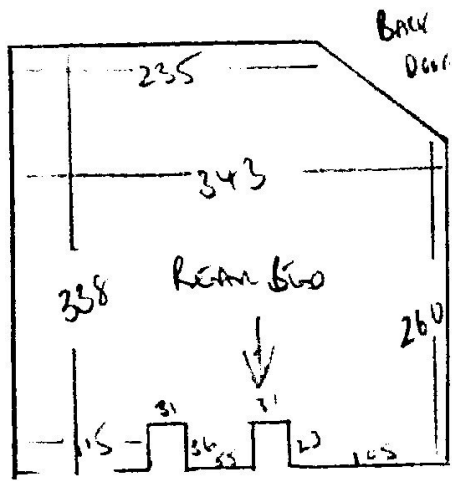

P19978
BLACK

lot 2

WOOL GENEVA (LEMANE)

- 136x

$$673 \times 500$$

$$350 \times 500$$

$$823 \times 500$$

= 411.5m²

TIE ON 212
WOOD
HALL

(15mm)
WOOD

WOOD
HALL

P29928
BLACK
71 STANLEY LANE
SW8 3PS

2002

2 BEDROOMS
WOOL GENEVA 'CLEANER'
COLONIAL BEX

WOOD FLOORS - BRAND NEW PLYWOOD
ANCO BARS / 210-200S