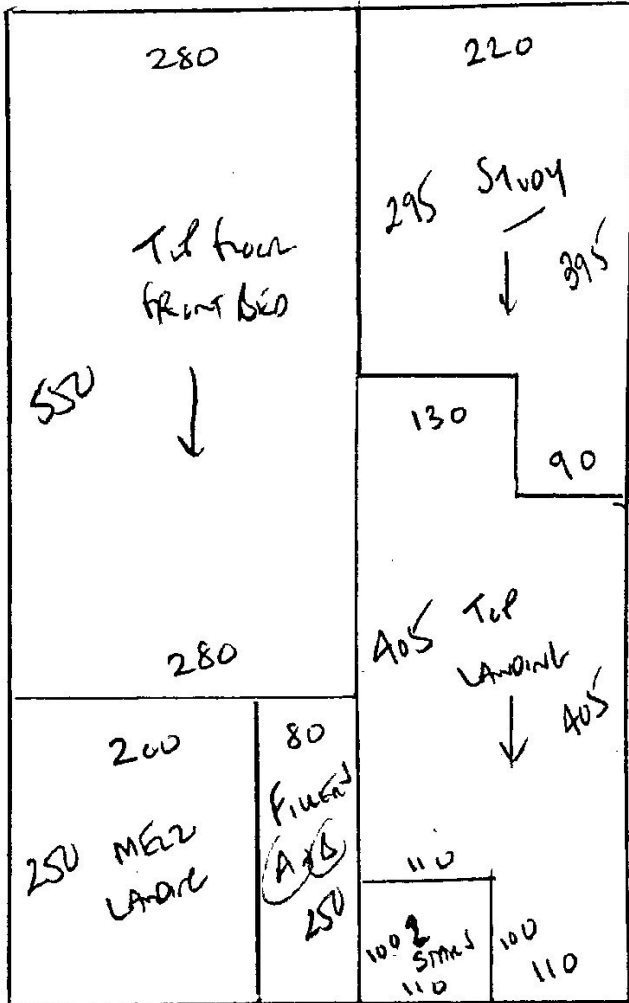

P29930
BUSWAY - KENT
71 CHELSEA RD
SWIS 1RW

(1 of 2)

500

Tel from bus, STUDY
LAORC & 2 STAIRS

BOSTON
~~605 000~~
BOS 023
~~605 000~~

800

PLAN 800 x 500

(ADM?)