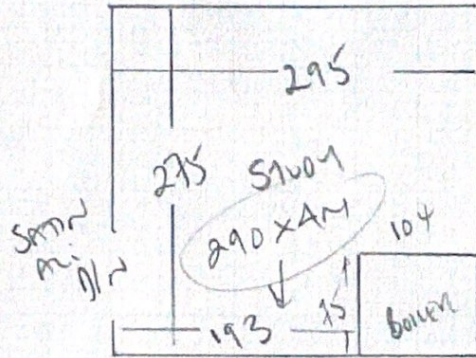

STUDY

P 29955
MCALISTER
12 CAMDEN ROAD
SWISS BOWL
10F1

LULLINGHAM
Colour LW-41

290 x 400

11.60 m²

WOOD FROM BUILDERS TO LULLINGHAM

NO WHITE

USED TO BE A BATHROOM. CERAMICS UTILISED. FLOOR BITTEN WHEN MEASURED
NEW SATIN AIR D/W TO REPLACE EXISTING TIVE EDGE.