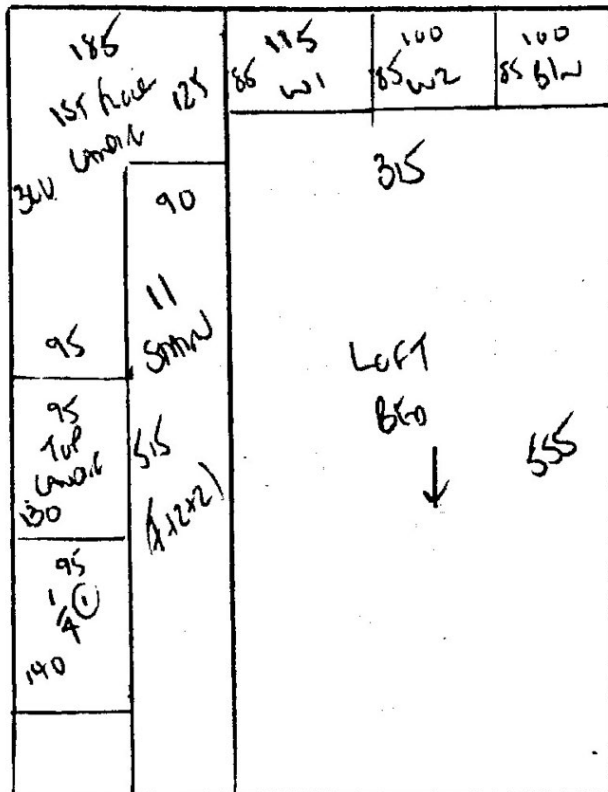

P29961

~~P29961~~

PEARSON
25 HUNDEN ST
SE 15 ALB

1 OF 2

500