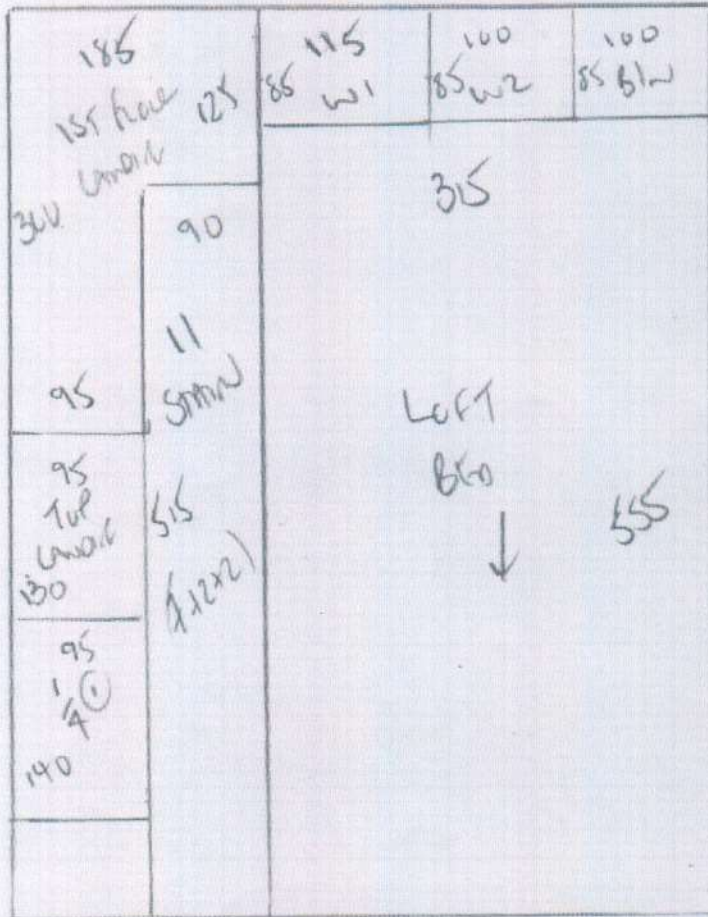

P29961

~~P29661~~

Pralsan
25 Humber St
SE15 4LS

500

10x2

CAVENDISH

- RUTTY

Room 1 640 x 500

Room 2 300 x 500

940 x 500

47m2

300

P29961

~~P29961~~

PEARSON
25 HANDEN S1
SEIS ALB

2 of 2

43 x 70

*
Blw 50 x 85

↑ 71

47 x 72

w2 70 x 66

w1 70 x 95

↑ 21

45 x 70

- Room 1 600 x 500
- Room 2 300 x 500
- 900 x 500

41 m²

43 x 70

P29961

~~P29961~~
 PEARSON
 25 HAWDEN ST
 SEASIDE

20F2

- *
 61W 50 x 85
- ↑ 71
- 47 x 72
- w2 70 x 66
- w1 70 x 95