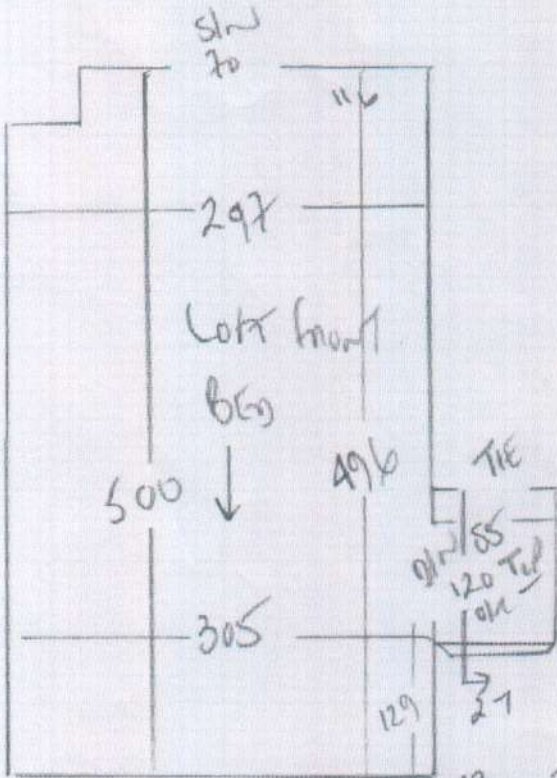

Room 2 300 x 500

940 x 500

47m2

300

P29961

~~P29961~~

PEARSON
25 HANDEN S1
SEIS ALB

2 of 2

43 x 70

*
Blw 50 x 85

↑ 71

47 x 72

w2 70 x 66

w1 70 x 95

↑ 21

45 x 70

- Room 1 600 x 500
- Room 2 300 x 500
- 900 x 500

41 m²

43 x 70

P29961

~~P29961~~
 PEARSON
 25 HAWDEN ST
 SEASIDE

20F2

- *
 61W 50 x 85
- ↑ 71
- 47 x 72
- w2 70 x 66
- w1 70 x 95