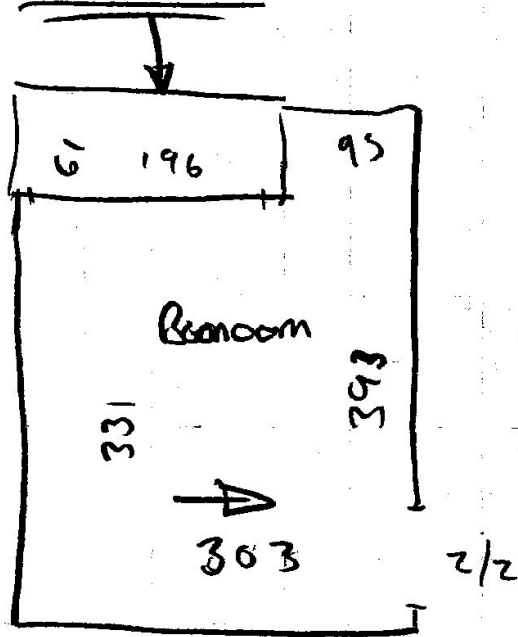

FIT IN WARDROBE

P29968  
BRACE

1 of 1

TRACE 50

— TRA-5091

315 x 400

= 12.6m<sup>2</sup>

DOUBLE BED  
SIDE TABLE  
DRAWERS