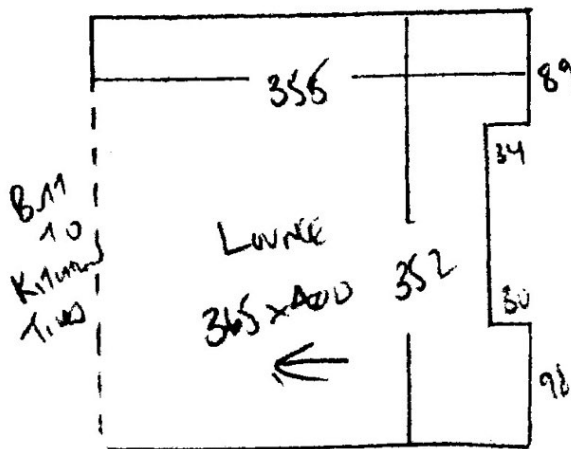

P29176
 PETTINGER
 FMS C
 25 KELLER ACAS
 SW 210X

(of 2)

New Home Twist

- LONDON

Raw 685 x A00
 Lunté 365 x A00
1050 x A00

A2m2

P29976
 FROM GROUND
 FLOOR
 25 KITCHEN LIGHTS
 SW 2 10x

2 of 2

* Re-Use Ex. U/CAM IN ALL AREAS *

~~365 x 400~~
~~365 x 400~~

WOOD FLOOR
 NO LIGHT
 FURNITURE FG 30
 TOTAL