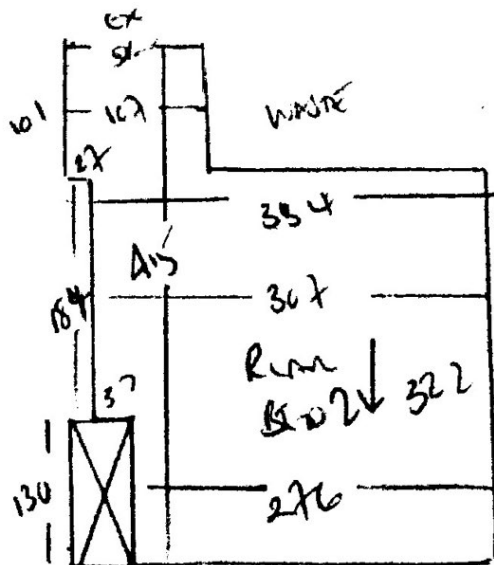

P29176
 PETTINGER
 FMS C
 25 KELLER ACAS
 SW 210X

(of 2)

New Home Twist

- LONDON

Raw 685 x A00
 Lunté 365 x A00
1050 x A00

A2m2

P29976
 FROM GROUND
 FLOOR
 25 KITCHEN LIGHTS
 SW 2 10x

2 of 2

* Re-Use Ex. U/CAM IN ALL AREAS *

~~365 x 400~~
~~365 x 400~~

WOOD FLOOR
 NO LIGHT
 FURNITURE FG 30
 TOTAL