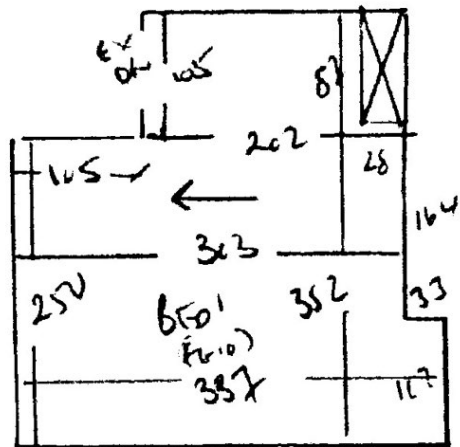

P29176
 PETTINGER
 FMS C
 25 KELLER ACAS
 SW 210X

(of 2)

New Home Twist

- LONDON

Raw 685 x A00
 Lunté 365 x A00
1050 x A00

A2m2

P29976
 FROM GROUND
 FLOOR
 25 KITCHEN LIGHTS
 SW 2 10x

2 of 2

* Re-Use Ex. U/CAM IN ALL AREAS *

~~365 x 400~~
~~365 x 400~~

WOOD FLOOR
 NO LIGHT
 FURNITURE FG 30
 TOTAL