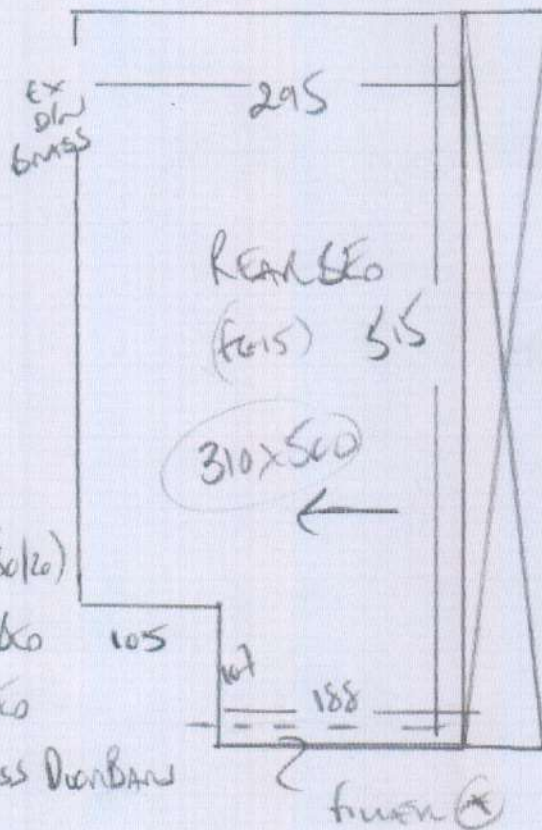

2 x front beams

P29986
Bentons
7 Kwiony beams
SWIS 1JR
10FI

front bed 340 x 500
Kran bed 310 x 500
650 x 500

32.50m?

Wood frame beams
white 1m x 1m (80/20)
old rubber in rear bed
old front in front bed
USE EXISTING BRASS DIAPHRAGM