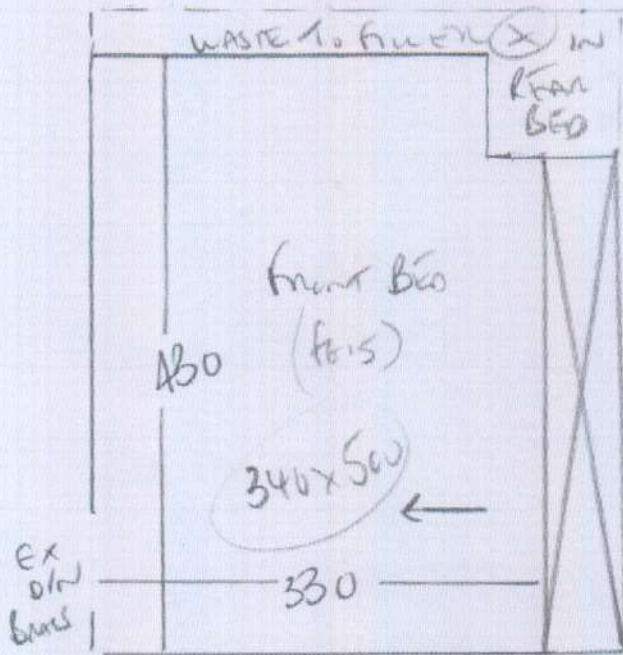

2 x front beams

P29986
Bentons
7 Kwiony beams
SWIS 1JR
10FI

front bed 340 x 500
Kran bed 310 x 500
650 x 500

32.50m?

Wood frame beams
white 1m x 1m (80/20)
old rubber in rear bed
old front in front bed
USE EXISTING BRASS DIAPHRAGM