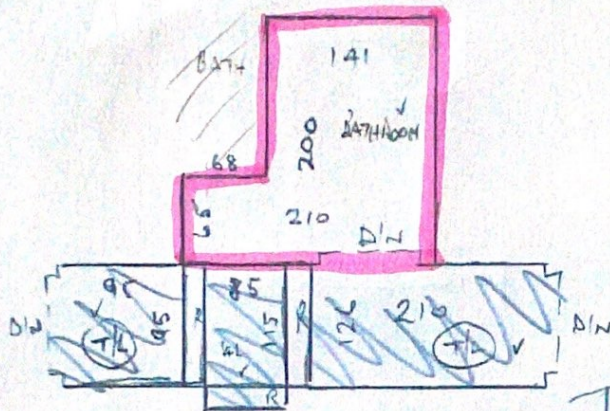

P29990
~~P29991~~

RHS

1 of 1

Tramare Tones
IT-606

2.30 x 4.00m

Waste

9.20m²

- ✓ 1 @ 41 x 86
- ✓ W1 65 x 95
- ✓ W2 70 x 120
- ✓ W3 75 x 85
- ✓ 5 @ 42 x 86
- ✓ V4 60 x 95
- ✓ W5 65 x 120
- ✓ W6 75 x 85
- ✓ B/N 45 x 110

* Ask Customer if they
would like to keep waste *

- ✓ 1 @ 42 x 86
- ✓ W7 60 x 95
- ✓ W8 65 x 120
- ✓ W9 75 x 85
- ✓ 8 @ 42 x 86
- ✓ B/N 45 x 110

Waste

FAXED 05 FEB 2013