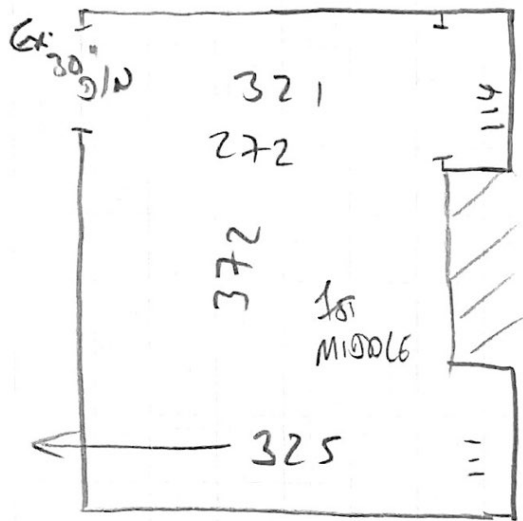

P300009

low

30F3