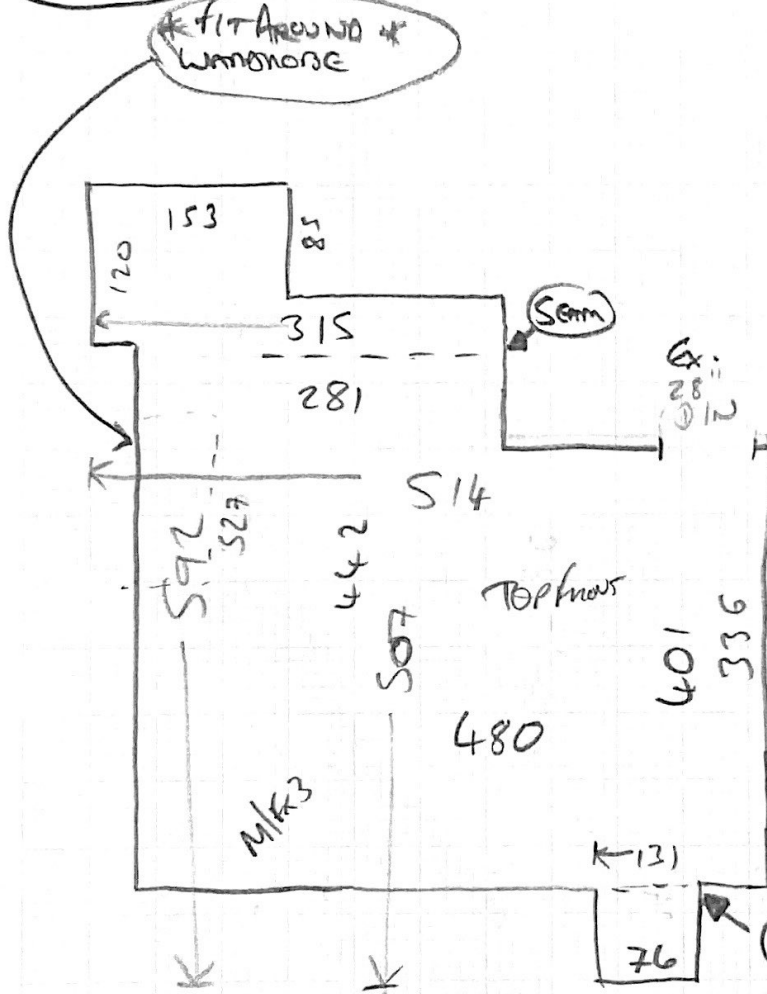

P30009  
LOW

(103)

OBSESSION 'CLEARANCE'

- 734 ASHES

TOP PLAN = 415 x 400

CUT PLAN 1 = 490 x 400

CUT PLAN 2 = 555 x 400

1460 x 400

= 58.4 m<sup>2</sup>

SAPANA 'CLEARANCE'

- KEBILI OFFICE STONE

1st PLAN (OFFICE) = 385 x 400

= 14.2 m<sup>2</sup>

CEILING IS A LOW  
 SO WANDONORAE  
 HAVE MINIMAL  
 CLEARANCE ABOVE  
 THEM! - 3cm

↓  
FIT AROUND

AGREED WITH  
 CUSTOMER  
 DURING SITE  
 SURVEY.

P300009

low

30F3

SAHARA KEBILI  
 0880 STONE  
 TO THIS ROOM ONLY