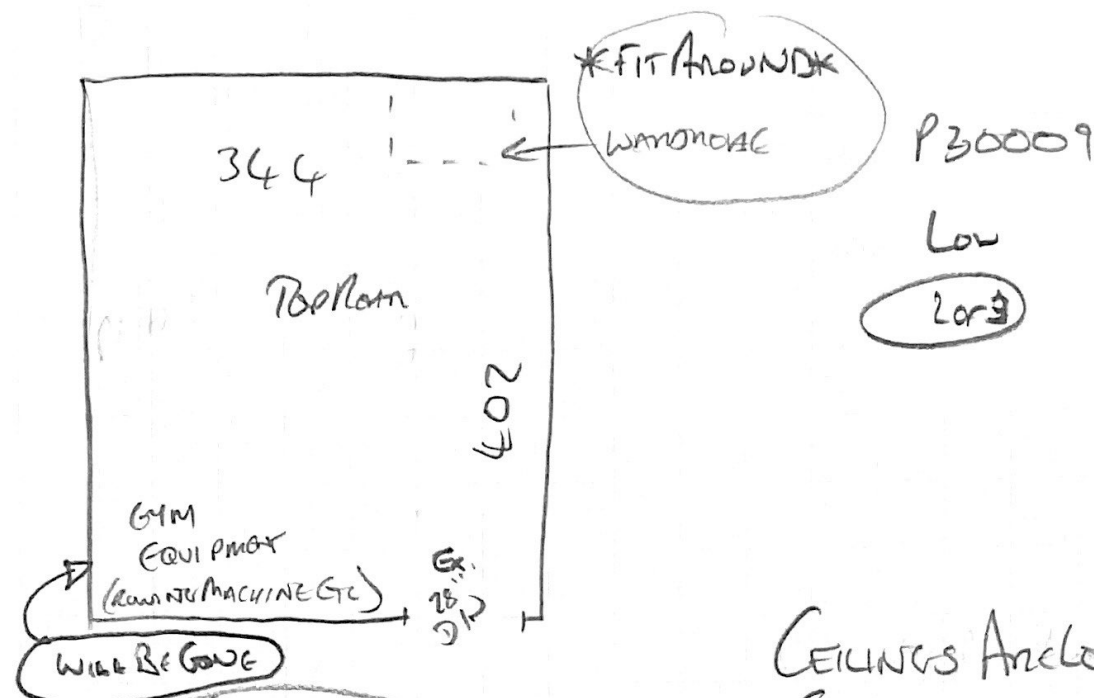

P30009  
LOW

(103)

OBSESSION 'CLEARANCE'

- 734 ASHES

TOP PLAN = 415 x 400

CUT PLAN 1 = 490 x 400

CUT PLAN 2 = 555 x 400

1460 x 400

= 58.4 m<sup>2</sup>

SAPANA 'CLEARANCE'

- KEBILI OFFICE STONE

1st PLAN (OFFICE) = 385 x 400

= 14.2 m<sup>2</sup>

CEILING IS A LOW  
 SO WANDONORAE  
 HAVE MINIMAL  
 CLEARANCE ABOVE  
 THEM! - 3cm

↓  
FIT AROUND