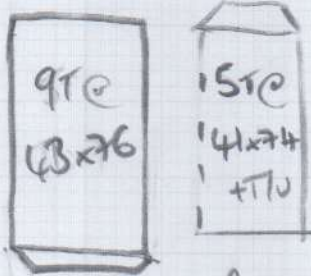

Job No: P30010

Name: BAWWELL

Address:

Tel: (101)

Sheet:

BIG FIVE

- 193

270 x 400

= 10.8m²

Risen = 17 x 74