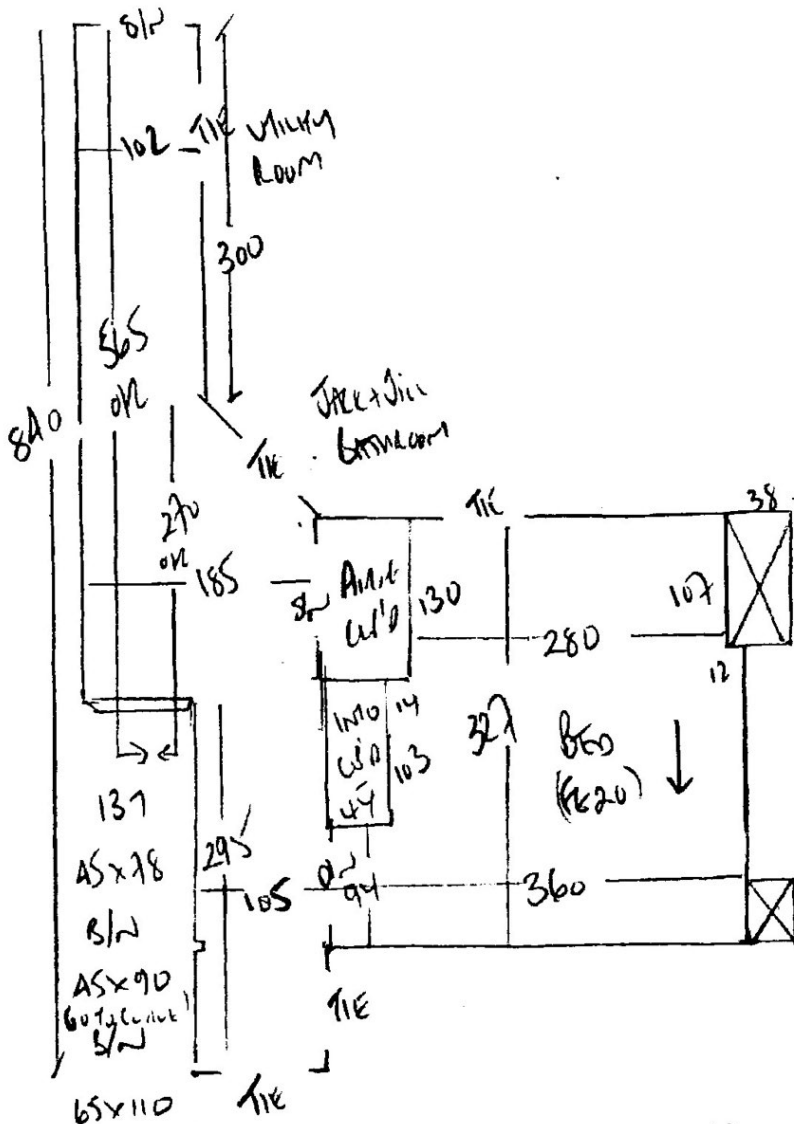

~~1st floor Middle bed~~ 1st floor Middle bed

Stairs + Landings Runway & 1st floor

P30018

B011  
201 FELSHAM ROAD  
SWIS 1BD

1 of 3

CHELSEA  
Colour SKY 1st

PLAN 1000 x 500

50m<sup>2</sup>

10:00  
~~1st floor Middle bed~~  
~~1st floor Landing~~  
~~1st floor Middle bed~~

P30018

BUM  
201 KENSIAN RD  
SWIS 160

3 of 3

Known

65x110 (50x100) RAINING  
60 CM

TEMPLATE 2x BALCONIES ON SITE!!  
+ CHECK 1st RISE FOR BUILDING ADVISE IF NEEDS REMAINS?