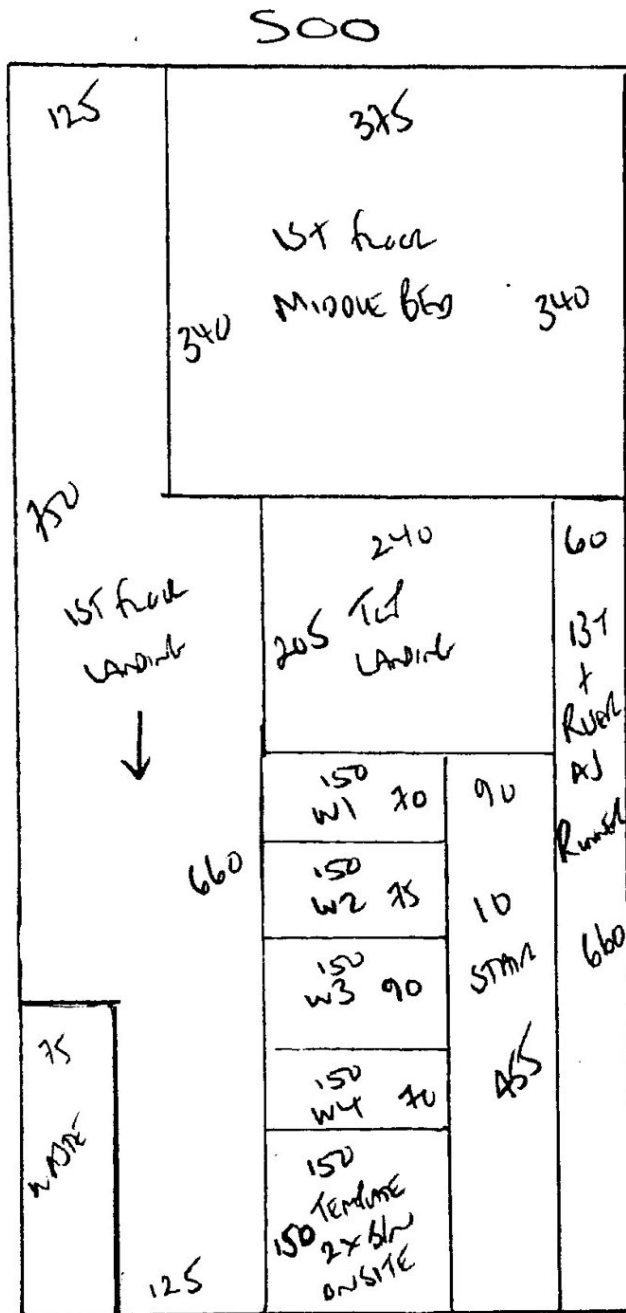

~~1st floor Middle bed~~ 1st floor Middle bed

Stairs + Landings Runway & 1st floor

P30018

B011  
201 FELSHAM ROAD  
SWIS 1BD

1 of 3

CHELSEA  
Colour SKY 1st

PLAN 1000 x 500

50m<sup>2</sup>

10:00  
~~1st floor Middle bed~~  
~~1st floor Landing~~  
~~1st floor Middle bed~~

P30018

BUM  
201 KENSIAN RD  
SWIS 160

3 of 3

Known

65x110 (50x100) RAINING  
60 CM

TEMPLATE 2x BALCONIES ON SITE!!  
+ CHECK 1st RISE FOR BUILDING ADVISE IF NEEDS REMAINS?