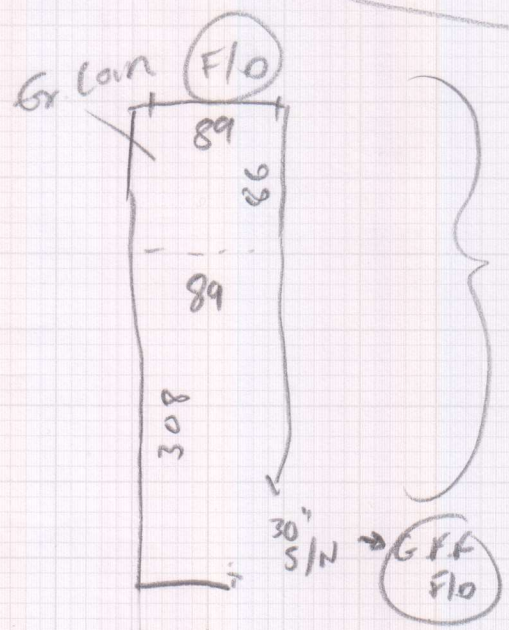

TRALEE SO CLEARANCE - TRA-SO91

mrcarpet

Job No: P30027
 Name: RYSDAO ESTATES
 Address:

Tel: 1091
 Sheet:

MOTUS!
 MENTY TO DO UNLAT
 & DISROSE.
 RE-USE EX S/E

FIT TO EX T/U
 AS BEST POSSIBLE!
 OR 2/2?

LARGE DATE

CHECK WHAT AREA WANTS TO DO HANG
 ALL CANTON + H/BAND/PCY?

SEND UP
 TO NEXT FLOOR