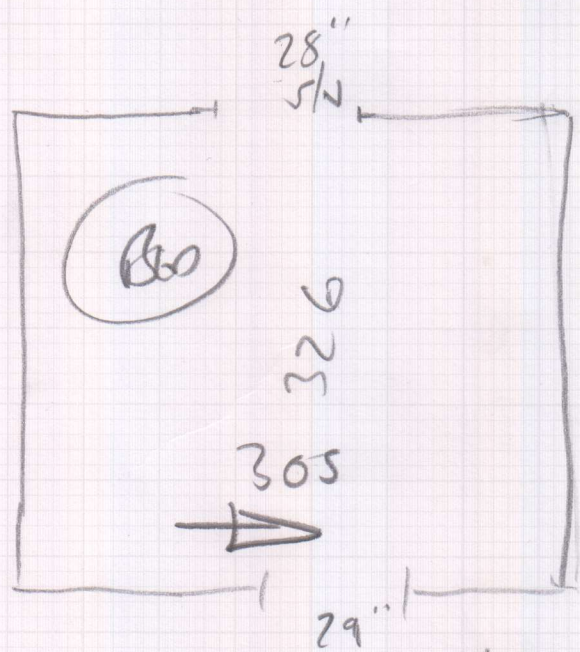

TRALEE SO CLEARANCE - TRA-SO91

mrcarpet

Job No: P30027
 Name: RYSDAO ESTATES
 Address:

Tel: 1091
 Sheet:

MOTUS!
 MENTY TO DO UNLAT
 & DISROSE.
 RE-USE EX S/E

FIT TO EX T/U
 AS BEST POSSIBLE!
 OR 2/2?

LARGE DATE

CHECK WHAT AREA WANTS TO DO HANG
 ALL CANTON + H/BAND/PCY?

SEND UP
 TO NEXT FLOOR