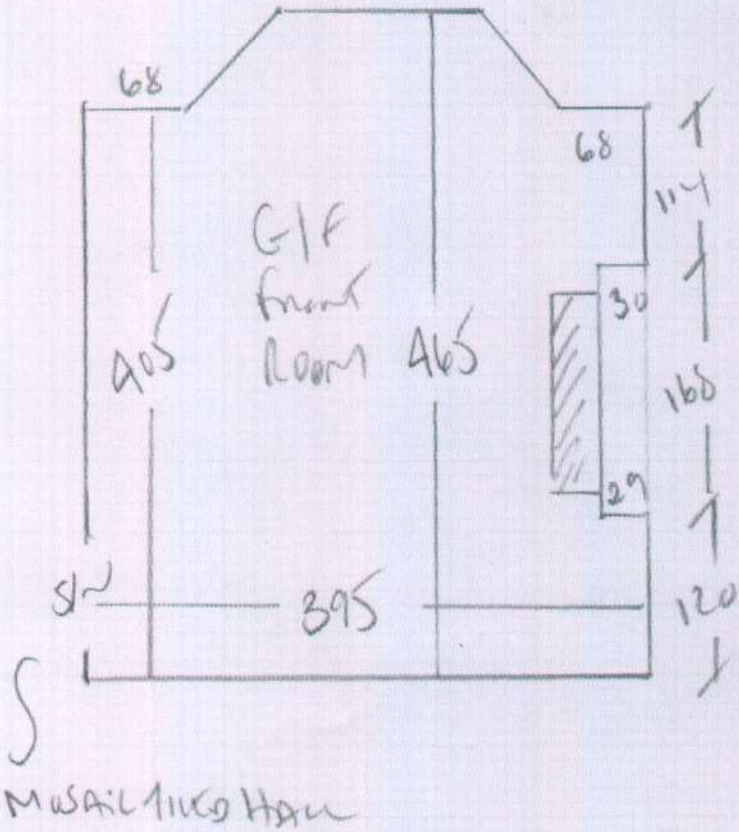

P 30028
SKELIN
103 WINDYBUSH RD
SW 8577
1 OF 1

Ground floor
front room

Mark Venter
Clerk Mar-22-97

475 x 400

19m²