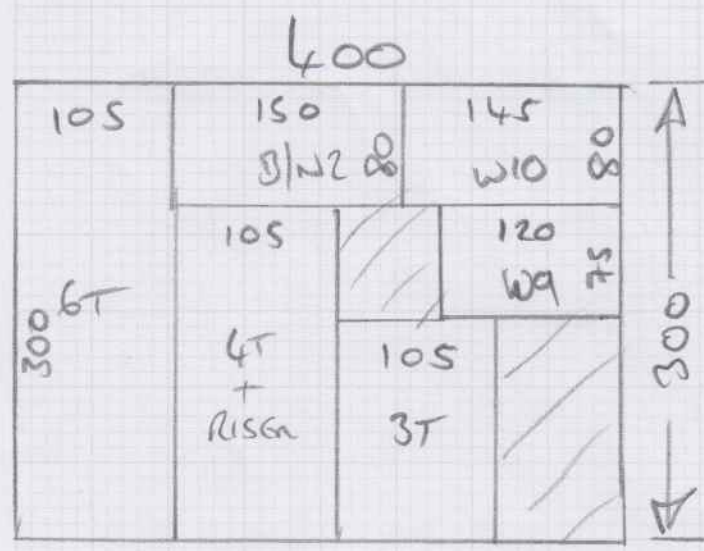

mrcarpet
 Job No. P30052
 Name: JENNY
 Address:
 (1074)
 Tel:
 Sheet: of:
 HAVANA
 - HAV26

- Carpet 1 = 1000×400
- Carpet 2 = 365×400
- Carpet 3 = 85×400
- Top Lam Beams = 535×400
- Top Mid Beams = 380×400

Job No: P30052

Name: Denny

Address: 2074

Tel: Sheer: of

MISSISSIPPI STRIPE

- BLACK / SILVER

300x400

= 12m²