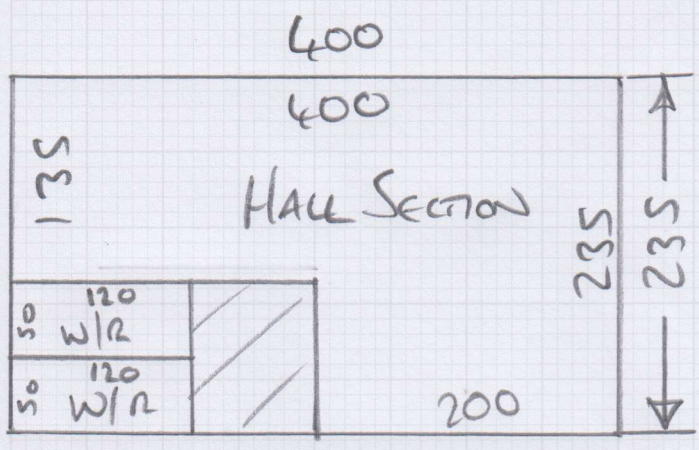

Job No: P300SS  
 Name: WEEKS  
 Address:  
 Tel: 1071  
 Sheet: of:

OHIO COND  
 - 1627/30  

---

 235 x 400  
= 9.4m<sup>2</sup>

- FIT TO 2x MASTER BED WARDROBES
- COIN MAT WELL TO BE BUILT UP LEVEL WITH SURROUNDING SUB-FLOOR BY OTHERS
- REMOVE COIN & CURRENT CARPET
- FIT NEW CARPET TO ENTIRE SECTION WITHOUT A COIN MAT