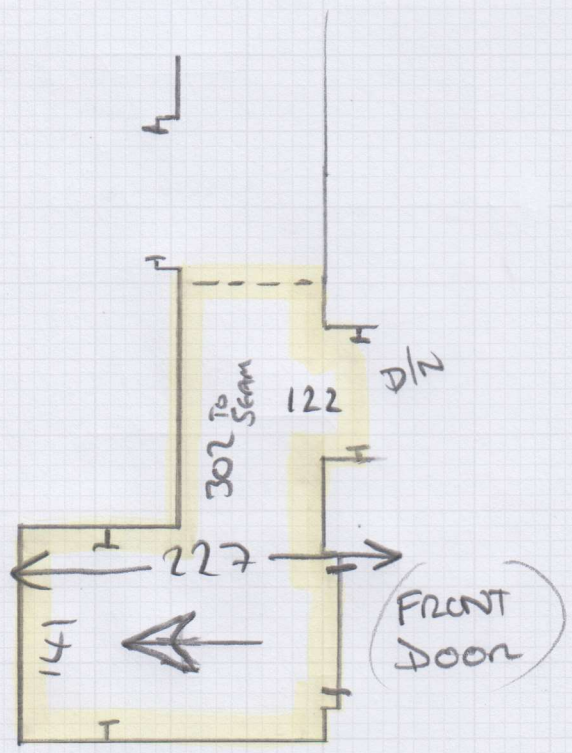

Job No: P300SS  
 Name: WEEKS  
 Address:  
 Tel: 1071  
 Sheet: of:

OHIO COND  
 - 1627/30  

---

 235 x 400  
= 9.4m<sup>2</sup>

- FIT TO 2x MASTER BED WARDROBES
- COIN MAT WELL TO BE BUILT UP LEVEL WITH SURROUNDING SUB-FLOOR BY OTHERS
- REMOVE COIN & CURRENT CARPET
- FIT NEW CARPET TO ENTIRE SECTION WITHOUT A COIN MAT