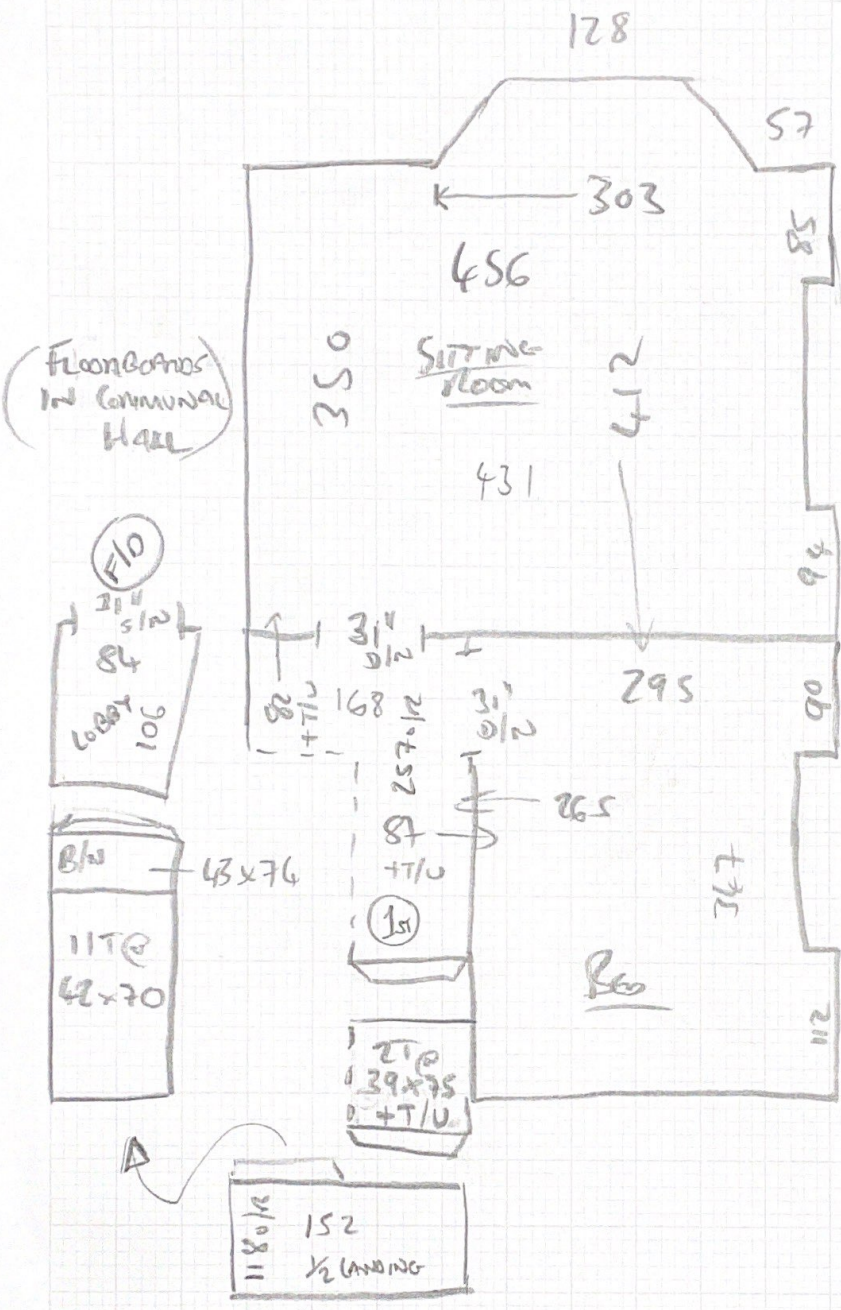

mrcarpet

Job No: P30068
 Name: WARREN
 Address: 1 of 2
 Tel:
 Sheet: of:

GALA
 - 96 SKYLIGHT
 915 x 500
 = 45.75m²

Job No: P30068
Name: WARREN

Address: 20r2

Tel: _____
Sheet: _____ of: _____

Cond Ties
@ Present