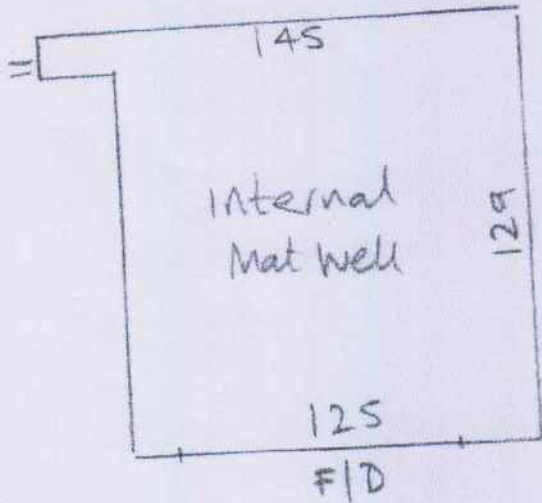

STOP HERE (Not doing stairs up to office)

3 @ 45 x 84 + Turn

H/L 125 x 172 + step 38 x 80 (2/2)

9 @ 45 x 85 + Turn

W10 65 x 100

W11 70 x 115

W12 70 x 80

1 @ 42 x 84 + Turn

EX laminate T/Holds are broken Change to Chrome Zig Zag's

14 @ 45 x 83 + Turn

B/N 60 x 135

P30072

~~228407~~

~~22713~~

Poppins Nurseries

165 New Kings Rd

Sub

2013

Coir Mats - NATURAL

165 New Kings Road

= 140 x 200

= 80 x 200

P30072

~~P29147~~