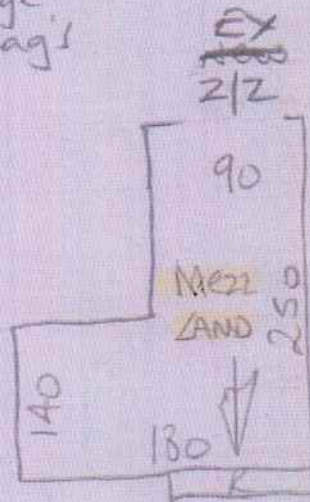

STOP HERE (Not doing stairs up to office)

3 @ 45 x 84 + Turn

H/L 125 x 172 + step 38 x 80 (2/2)

9 @ 45 x 85 + Turn

W10 65 x 100

W11 70 x 115

W12 70 x 80

1 @ 42 x 84 + Turn

EX laminate T/Holds are broken Change to Chrome Zig Zag's

14 @ 45 x 83 + Turn

B/N 60 x 135

P30072

~~228407~~

~~22713~~

Poppins Nurseries

165 New Kings Rd

Sub

2013

Coir Mats - NATURAL

165 New Kings Road

= 140 x 200

= 80 x 200

P30072

~~P29147~~