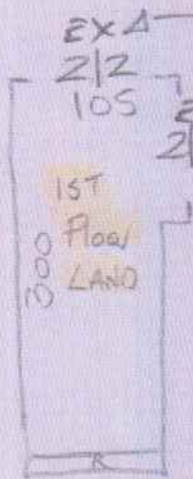

STOP HERE (Not doing stairs up to office)

3 @ 45 x 84 + Turn

H/L 125 x 172 + step 38 x 80 (2/2)

9 @ 45 x 85 + Turn

W10 65 x 100

W11 70 x 115

W12 70 x 80

1 @ 42 x 84 + Turn

EX laminate T/Holds are broken Change to Chrome Zig Zag's

14 @ 45 x 83 + Turn

B/N 60 x 135

P30072

~~228407~~

~~22713~~

Poppins Nurseries

165 New Kings Rd