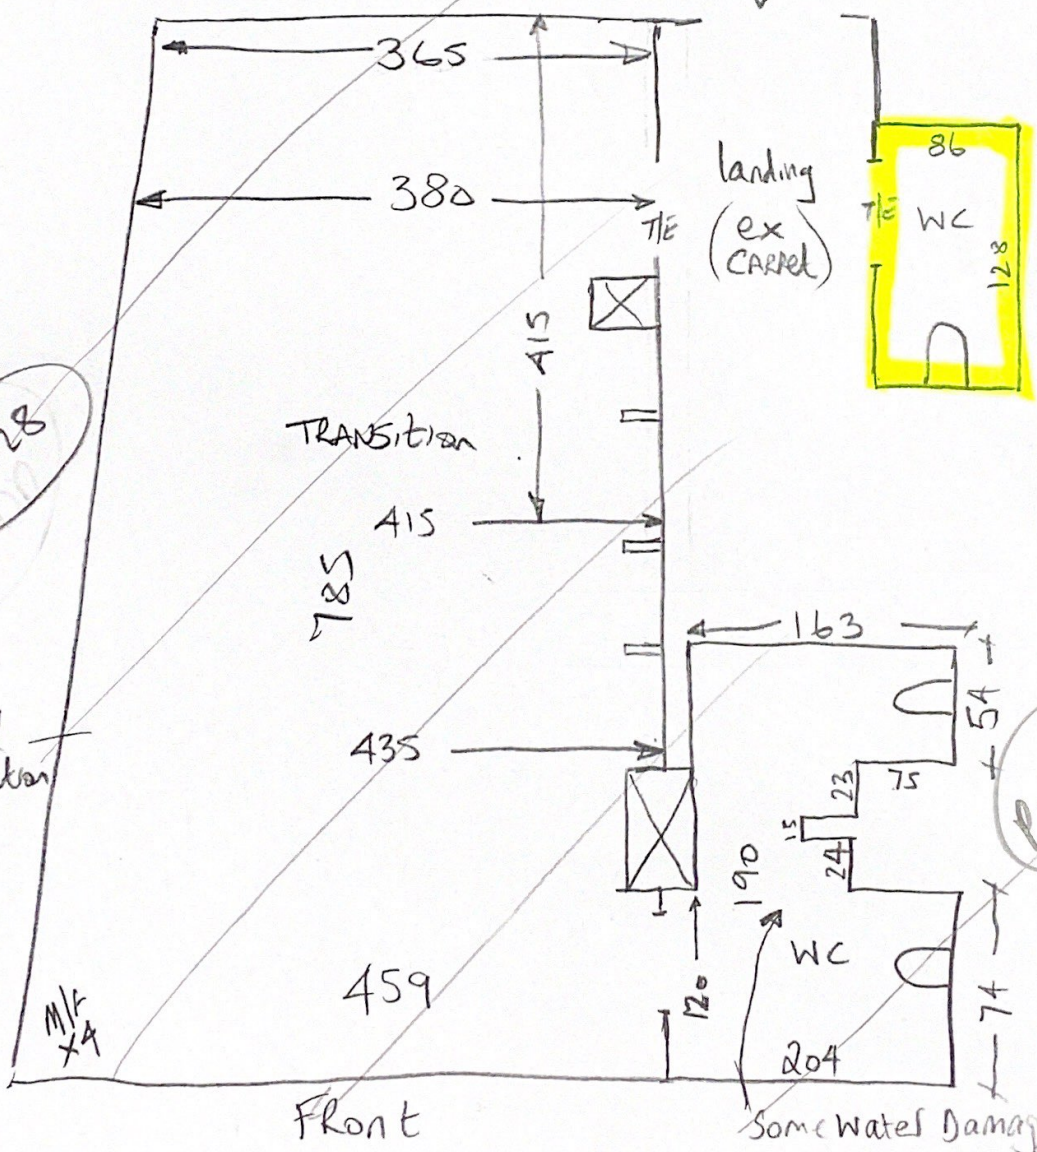

3RD Floor

P30074
Poppins (1082)

MODULEO TRANSFORM CLICK

- BLACKJACK CAR 21229

31 x 1.76m² PACES

= 54.56m²

2nd floor

BACK

P30074
 Poppin's
 (2012)

Some Water Damage.

(P30128)

Good Condition

(P30128)

Some Water Damage.