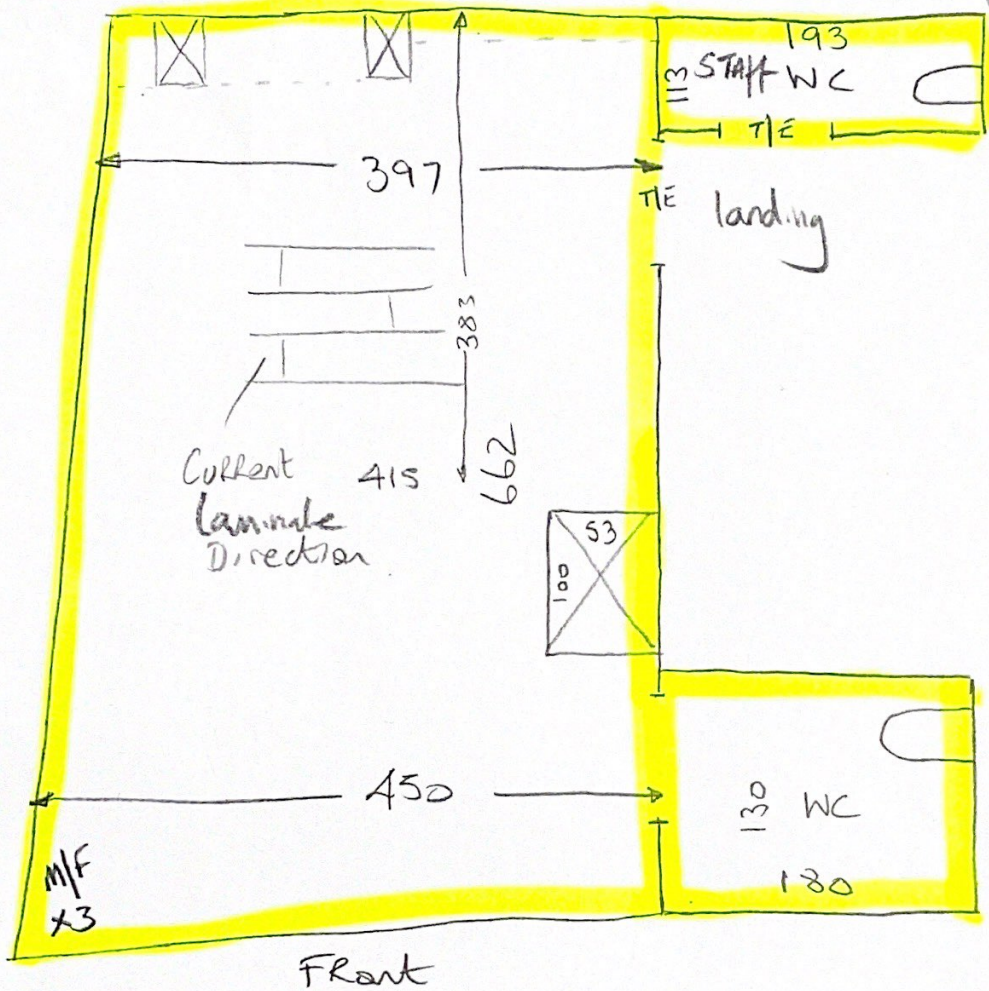

3RD Floor

P30074
Poppins (1082)

MODULEO TRANSFORM CLICK

- BLACKJACK CAR 21229

31 x 1.76m² PACES

= 54.56m²

2nd floor

BACK

P30074
 Poppin's
 (2012)

Some Water Damage.

(P30128)

Good Condition

(P30128)

Some Water Damage.