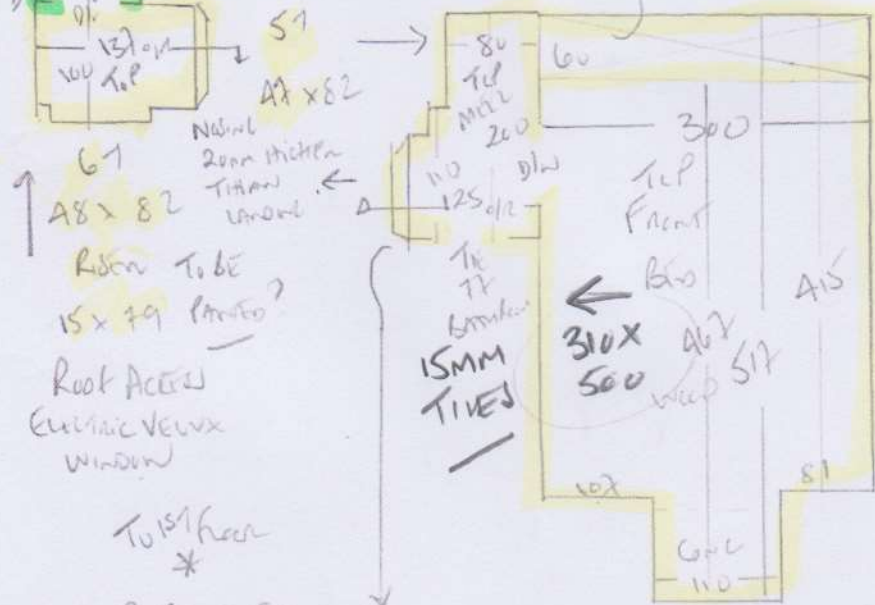

P30084
KARRISON

(10x4)

VENEZUELA

- VENOIT

590 x 500 *

335 x 500 *

310 x 500 *

200 x 500

CUT + TEMPLATE ON SITE
60CM RUNNERS!

* from 1310 x 500
ROLL END

SWEDE

- 500 632

Top Landing = 400 x 500 ✓

Main Bed = 510 x 600 ✓

Dressing Room = 150 x 400 ✓

= 46.4m²

500

100 200 15 4T	130 W4	130 W6	140 W5
130 W7	130 W9	140 W8	100

200

P30084
HARRISON

(2004)

CUT/TEMPLATE
ON SITE TO RUNNER WIDTH

P30084
 Harrison
 29 Bradley Road
 SW17 7DX

30x4

67
 48 x 82
 Room to be
 15 x 79 Panels?
 Root Access
 Electric Velux
 Window

To 1st floor
 *
 w3 70 x 80
 w2 75 x 115 S1
 w1 65 x 95 42 x 82