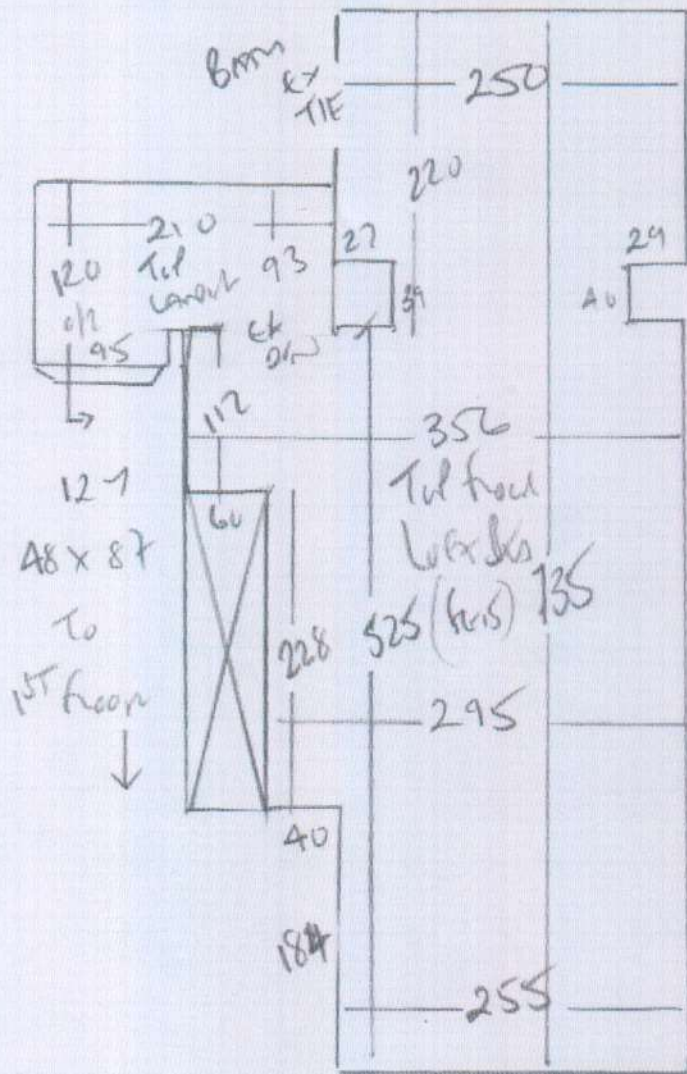

P 30085
 SAVAGE
 27 EDGE ST
 SWB 2 & f
 10F3

2 Bedrooms
Stair + Landings

Other Cond
 Contact 1427/31

Plan 1 650 x 500
 Plan 2 750 x 500
1000 x 500

70m

P 30085
 SANKU
 27 EUBES1
 SW626P
 2 OF 3

P 30085
 SAVAGE
 27 ELBE S1
 SWB 20 P
 3 OF 3.

REAR BED ALWAYS FIXED